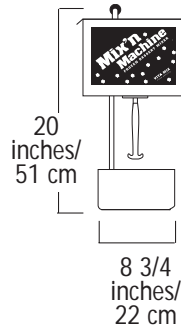

These Item Numbers are for 120VAC. Other voltages are also available.

COUNTERTOP

- 570
- 571
- 577

WALL MOUNT

- 572
- 573
- 578

MIX'N MACHINE™
Frozen Dessert Mixer

Specifications:
RPM 3,440 (60Hz.) / 2840 (50Hz.) bare motor speed
120VAC, 50/60 Hz, 2.7 amps
Other voltages available
1 per standard pack