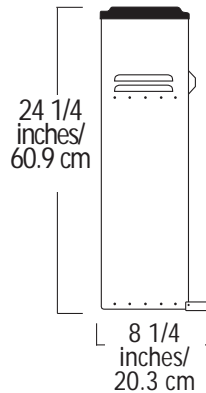

MIX'N MACHINE™	
ITEM NUMBER	DESCRIPTION
570	Standard Mix'n Machine-Permanent Soft Ice Cream Agitator 27 lbs. / 12.2 kg., 2.3 cu. ft. / .06 cu. m*
571	Standard Mix'n Machine-Removable Agitator, includes 10 removable agitators, 27 lbs. / 12.2 kg., 2.3 cu. ft. / .06 cu. m*
577	Standard Mix'n Machine-Permanent Hard Ice Cream Agitator 19 lbs. / 9.3 kg., 1.1 cu. ft. / .03 cu. m*
572	Wall Mount Mix'n Machine-Permanent Soft Ice Cream Agitator 19 lbs. / 8.62 kg., 1.1 cu. ft. / .03 cu. m*
573	Wall Mount Mix'n Machine-Removable Agitator includes 10 removable agitators, 19 lbs. / 8.62 kg., 1.1 cu. ft. / .03 cu. m*
578	Wall Mount Mix'n Machine-Permanent Hard Ice Cream Agitator 19 lbs. / 8.62 kg., 1.1 cu. ft. / .03 cu. m*

These Item Numbers are for 120VAC. Other voltages are also available.

COUNTERTOP

- 570
- 571
- 577

WALL MOUNT

- 572
- 573
- 578

MIX'N MACHINE™
Frozen Dessert Mixer

Specifications:
RPM 3,440 (60Hz.) / 2840 (50Hz.) bare motor speed
120VAC, 50/60 Hz, 2.7 amps
Other voltages available
1 per standard pack