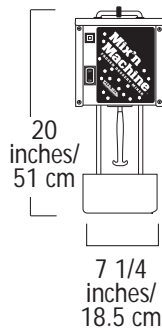

MIX'N MACHINE™	
ITEM NUMBER	DESCRIPTION
570	Standard Mix'n Machine-Permanent Soft Ice Cream Agitator 27 lbs. / 12.2 kg., 2.3 cu. ft. / .06 cu. m*
571	Standard Mix'n Machine-Removable Agitator, includes 10 removable agitators, 27 lbs. / 12.2 kg., 2.3 cu. ft. / .06 cu. m*
577	Standard Mix'n Machine-Permanent Hard Ice Cream Agitator 19 lbs. / 9.3 kg., 1.1 cu. ft. / .03 cu. m*
572	Wall Mount Mix'n Machine-Permanent Soft Ice Cream Agitator 19 lbs. / 8.62 kg., 1.1 cu. ft. / .03 cu. m*
573	Wall Mount Mix'n Machine-Removable Agitator includes 10 removable agitators, 19 lbs. / 8.62 kg., 1.1 cu. ft. / .03 cu. m*
578	Wall Mount Mix'n Machine-Permanent Hard Ice Cream Agitator 19 lbs. / 8.62 kg., 1.1 cu. ft. / .03 cu. m*

These Item Numbers are for 120VAC. Other voltages are also available.

COUNTERTOP

- 570
- 571
- 577

WALL MOUNT

- 572
- 573
- 578

MIX'N MACHINE™
Frozen Dessert Mixer

Specifications:
RPM 3,440 (60Hz.) / 2840 (50Hz.) bare motor speed
120VAC, 50/60 Hz, 2.7 amps
Other voltages available
1 per standard pack