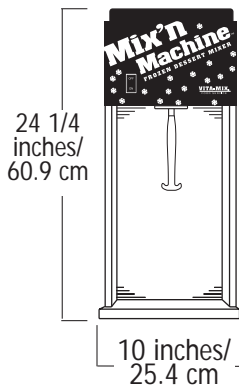

MIX'N MACHINE™	
ITEM NUMBER	DESCRIPTION
570	Standard Mix'n Machine-Permanent Soft Ice Cream Agitator 27 lbs. / 12.2 kg., 2.3 cu. ft. / .06 cu. m*
571	Standard Mix'n Machine-Removable Agitator, includes 10 removable agitators, 27 lbs. / 12.2 kg., 2.3 cu. ft. / .06 cu. m*
577	Standard Mix'n Machine-Permanent Hard Ice Cream Agitator 19 lbs. / 9.3 kg., 1.1 cu. ft. / .03 cu. m*
572	Wall Mount Mix'n Machine-Permanent Soft Ice Cream Agitator 19 lbs. / 8.62 kg., 1.1 cu. ft. / .03 cu. m*
573	Wall Mount Mix'n Machine-Removable Agitator includes 10 removable agitators, 19 lbs. / 8.62 kg., 1.1 cu. ft. / .03 cu. m*
578	Wall Mount Mix'n Machine-Permanent Hard Ice Cream Agitator 19 lbs. / 8.62 kg., 1.1 cu. ft. / .03 cu. m*

These Item Numbers are for 120VAC. Other voltages are also available.

COUNTERTOP

- 570
- 571
- 577

WALL MOUNT

- 572
- 573
- 578

MIX'N MACHINE™
Frozen Dessert Mixer

Specifications:
RPM 3,440 (60Hz.) / 2840 (50Hz.) bare motor speed
120VAC, 50/60 Hz, 2.7 amps
Other voltages available
1 per standard pack