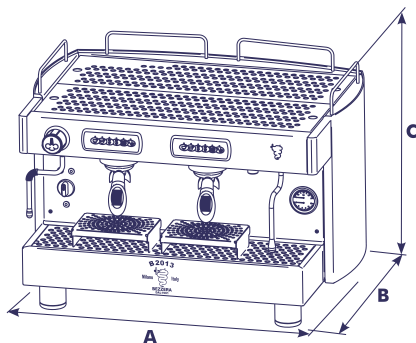

FULLY-AUTOMATIC ESPRESSO COFFEE MACHINES

MADE IN ITALY

B2016DE1IS2

B2016DE2IS4E

- Heavy duty 304 Stainless Steel Construction
- Removable stainless steel grids placed under the groups allow to use cups up to 5 tall
- Fully-Automatic: 4 different coffee doses can be programmed for each group

- Thermostatically controlled groups
- Copper Broiler
- Built-in volumetric motor pump connected directly to the water

SPECIFICATIONS

	B2016DE1IS2	B2016DE2IS4E	B2016DE3IS4E
No. of Groups	1	2	3
Voltage	220V/50-60hz	220V / 50-60 Hz	220V / 50-60 Hz
Power	2750-3300 W	2750-3300 W	4600-5450 W
Boiler	5 Liters (1.3 gal.)	11 Liters (2.90 gal.)	17 liters (4.50 gal)
Product Dimensions	22.4 (A) x 21.6 (B) x 20.2 (C)	29.5 (A) x 21.6 (B) x 20.2 (C)	35 (A) x 19.6 (B) x 20.47 (C)
Net weight	108 lbs	138 lbs	166 lbs
Shipping Dimensions	25 (A) x 24 (B) x 27 (C)	31(A) x 25(B) x 28(C)	38 (A) x 25 (B) x 28 (C)
Gross weight	123 lbs	158 lbs	192 lbs
Inlet Connection		G 3/8	
Outlet Connection		G 3/4	