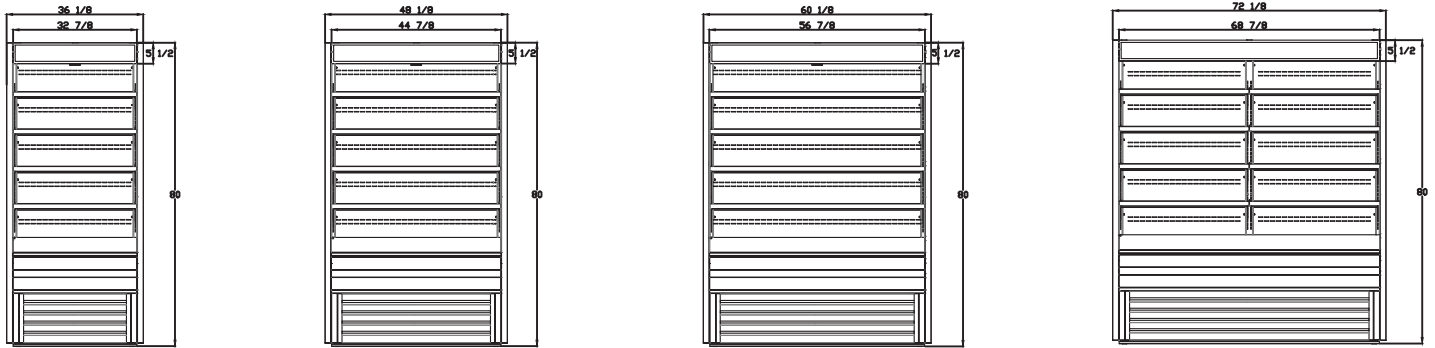

Lighting

- Interior LED lighting

Standard

- NSF/ANSI Standard 7 compliant

Connection

- 9 ft long flexible three wire cord with molded plug

Optional Features & Accessories

- Glass side panel

Open Display Case

PRODUCT PLAN VIEW

- Top View -

- Front View -

**BOD-36S
BOD-36G**

**BOD-48S
BOD-48G**

**BOD-60S
BOD-60G**

**BOD-72S
BOD-72G**

- Side View -

Solid side panels

Glass side panels

PRODUCT SPECIFICATION

Model	Product Description		Refrigerant	Temperature Range	Easy Maintenance			Cord Length (ft/m)			
	Open Display Case		R-404 A	38°F ~ 44°F	Sliding Condensing Unit			9.8ft (3m)			
	Capacity (Cu.Ft.)	Shelves	Cabinet Dimensions (inches / mm)			HP	Voltage	Amps	NEMA config.	Weight (lbs / kg)	
L			D	H	Net Weight					Ship Weight	
BOD-36S	19.6	4	36 1/8" (918mm)	32 1/2" (826mm)	80" (2032mm)	1	115V / 60Hz	16.5	NEMA 5-20	437 (198)	472 (214)
BOD-48S	26.7	4	48 1/8" (1222mm)	32 1/2" (826mm)	80" (2032mm)	1	115V / 60Hz	16.5	NEMA 5-20	525 (238)	560 (254)
BOD-60S	33.9	4	60 1/8" (1527mm)	32 1/2" (826mm)	80" (2032mm)	1	115V / 60Hz	16.5	NEMA 5-20	591 (268)	633 (287)
BOD-72S	41	8	72 1/8" (1832mm)	32 1/2" (826mm)	80" (2032mm)	1	208-230V / 60Hz	15	NEMA L14-20	743 (337)	791 (359)
BOD-36G	19.6	4	36 1/8" (918mm)	32 1/2" (826mm)	80" (2032mm)	1	115V / 60Hz	16.5	NEMA 5-20	516 (234)	551 (250)
BOD-48G	26.7	4	48 1/8" (1222mm)	32 1/2" (826mm)	80" (2032mm)	1	115V / 60Hz	16.5	NEMA 5-20	602 (273)	637 (289)
BOD-60G	33.9	4	60 1/8" (1527mm)	32 1/2" (826mm)	80" (2032mm)	1	115V / 60Hz	16.5	NEMA 5-20	670 (304)	712 (323)
BOD-72G	41	8	72 1/8" (1832mm)	32 1/2" (826mm)	80" (2032mm)	1	208-230V / 60Hz	15	NEMA L14-20	818 (337)	869 (394)