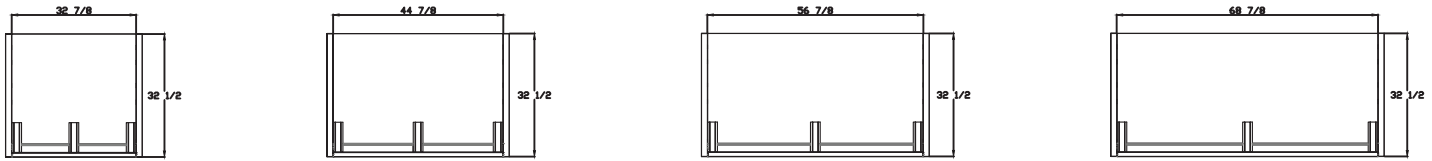

Lighting

- Interior LED lighting

Standard

- NSF/ANSI Standard 7 compliant

Connection

- 9 ft long flexible three wire cord with molded plug

Optional Features & Accessories

- Glass side panel

Open Display Case

PRODUCT PLAN VIEW

- Top View -

- Front View -

**BOD-36S
BOD-36G**

**BOD-48S
BOD-48G**

**BOD-60S
BOD-60G**

**BOD-72S
BOD-72G**

- Side View -

Solid side panels

Glass side panels

PRODUCT SPECIFICATION

Model	Product Description		Refrigerant	Temperature Range	Easy Maintenance			Cord Length (ft/m)			
	Open Display Case		R-404 A	38°F ~ 44°F	Sliding Condensing Unit			9.8ft (3m)			
	Capacity (Cu.Ft.)	Shelves	Cabinet Dimensions (inches / mm)			HP	Voltage	Amps	NEMA config.	Weight (lbs / kg)	
L			D	H	Net Weight					Ship Weight	
BOD-36S	19.6	4	36 1/8" (918mm)	32 1/2" (826mm)	80" (2032mm)	1	115V / 60Hz	16.5	NEMA 5-20	437 (198)	472 (214)
BOD-48S	26.7	4	48 1/8" (1222mm)	32 1/2" (826mm)	80" (2032mm)	1	115V / 60Hz	16.5	NEMA 5-20	525 (238)	560 (254)
BOD-60S	33.9	4	60 1/8" (1527mm)	32 1/2" (826mm)	80" (2032mm)	1	115V / 60Hz	16.5	NEMA 5-20	591 (268)	633 (287)
BOD-72S	41	8	72 1/8" (1832mm)	32 1/2" (826mm)	80" (2032mm)	1	208-230V / 60Hz	15	NEMA L14-20	743 (337)	791 (359)
BOD-36G	19.6	4	36 1/8" (918mm)	32 1/2" (826mm)	80" (2032mm)	1	115V / 60Hz	16.5	NEMA 5-20	516 (234)	551 (250)
BOD-48G	26.7	4	48 1/8" (1222mm)	32 1/2" (826mm)	80" (2032mm)	1	115V / 60Hz	16.5	NEMA 5-20	602 (273)	637 (289)
BOD-60G	33.9	4	60 1/8" (1527mm)	32 1/2" (826mm)	80" (2032mm)	1	115V / 60Hz	16.5	NEMA 5-20	670 (304)	712 (323)
BOD-72G	41	8	72 1/8" (1832mm)	32 1/2" (826mm)	80" (2032mm)	1	208-230V / 60Hz	15	NEMA L14-20	818 (337)	869 (394)