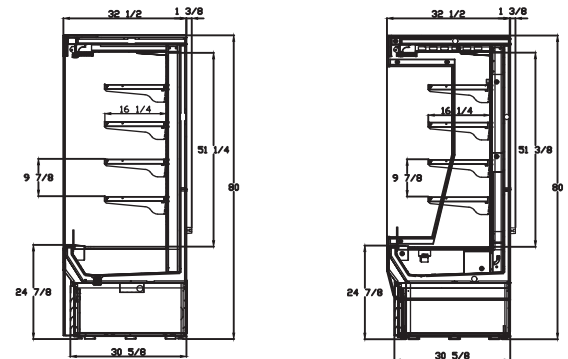

Lighting

- Interior LED lighting

Standard

- NSF/ANSI Standard 7 compliant

Connection

- 9 ft long flexible three wire cord with molded plug

Optional Features & Accessories

- Glass side panel

Open Display Case

PRODUCT PLAN VIEW

- Top View -

- Front View -

**BOD-36S
BOD-36G**

**BOD-48S
BOD-48G**

**BOD-60S
BOD-60G**

**BOD-72S
BOD-72G**

- Side View -

Solid side panels

Glass side panels

PRODUCT SPECIFICATION

Model	Product Description		Refrigerant	Temperature Range	Easy Maintenance			Cord Length (ft/m)			
	Open Display Case		R-404 A	38°F ~ 44°F	Sliding Condensing Unit			9.8ft (3m)			
	Capacity (Cu.Ft.)	Shelves	Cabinet Dimensions (inches / mm)			HP	Voltage	Amps	NEMA config.	Weight (lbs / kg)	
L			D	H	Net Weight					Ship Weight	
BOD-36S	19.6	4	36 1/8" (918mm)	32 1/2" (826mm)	80" (2032mm)	1	115V / 60Hz	16.5	NEMA 5-20	437 (198)	472 (214)
BOD-48S	26.7	4	48 1/8" (1222mm)	32 1/2" (826mm)	80" (2032mm)	1	115V / 60Hz	16.5	NEMA 5-20	525 (238)	560 (254)
BOD-60S	33.9	4	60 1/8" (1527mm)	32 1/2" (826mm)	80" (2032mm)	1	115V / 60Hz	16.5	NEMA 5-20	591 (268)	633 (287)
BOD-72S	41	8	72 1/8" (1832mm)	32 1/2" (826mm)	80" (2032mm)	1	208-230V / 60Hz	15	NEMA L14-20	743 (337)	791 (359)
BOD-36G	19.6	4	36 1/8" (918mm)	32 1/2" (826mm)	80" (2032mm)	1	115V / 60Hz	16.5	NEMA 5-20	516 (234)	551 (250)
BOD-48G	26.7	4	48 1/8" (1222mm)	32 1/2" (826mm)	80" (2032mm)	1	115V / 60Hz	16.5	NEMA 5-20	602 (273)	637 (289)
BOD-60G	33.9	4	60 1/8" (1527mm)	32 1/2" (826mm)	80" (2032mm)	1	115V / 60Hz	16.5	NEMA 5-20	670 (304)	712 (323)
BOD-72G	41	8	72 1/8" (1832mm)	32 1/2" (826mm)	80" (2032mm)	1	208-230V / 60Hz	15	NEMA L14-20	818 (337)	869 (394)