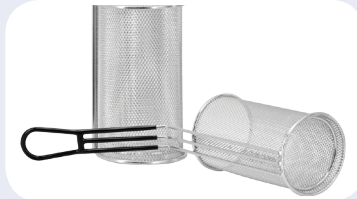

COOKING EQUIPMENT

SERVING THE FOOD INDUSTRY SINCE 1951

COUNTERTOP 9L SINGLE TANK ELECTRIC PASTA COOKER

Item: 41882

Model: CE-CN-0004-P

- ⊕ Durable stainless steel construction
- ⊕ Front sliding door for water refill and waste outlet
- ⊕ 9L single water tank
- ⊕ Baskets included
- ⊕ Non-slip feet

WARRANTY
PARTS AND LABOR

Authorized Dealer

COOKING EQUIPMENT

COUNTERTOP 9L SINGLE TANK ELECTRIC PASTA COOKER

NEMA
6 - 20
250 VAC / 20 AMP

TECHNICAL SPECIFICATION

ITEM NUMBER	41882
MODEL	CE-CN-0004-P
CAPACITY	9L
NUMBER OF BASKET	4 circular; 2 rectangular
MAX. TEMPERATURE	110°C / 230°F
POWER	3600 watt
ELECTRICAL	240v/60hz/1ph
NET DIMENSIONS	14" x 21.5" x 18.5" / 355.6 x 546 x 470 mm
GROSS DIMENSIONS	21" x 24" x 20" / 540 x 620 x 500 mm
NET WEIGHT	15.5 kg / 34 lbs
GROSS WEIGHT	18 kg / 40 lbs