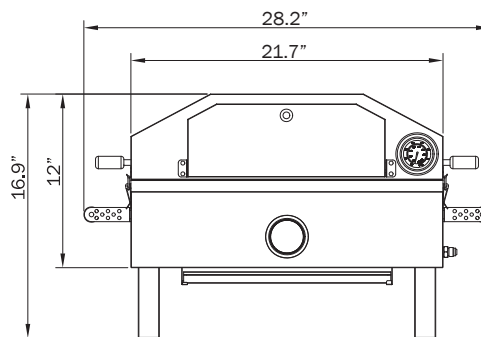

FOOD EQUIPMENT

SERVING THE FOOD INDUSTRY SINCE 1951

PIZZA OVEN WITH FOLDABLE LEGS

Item: 49112 | Model: CE-CN-0748

HAVE YOUR SIGNATURE PIZZAS READY AND ON THE GO

TECHNICAL SPECIFICATIONS

Item	49112
Model	CE-CN-0748
Includes	Pizza Stone
BTU	12,000
Fuel	Propane / BTU
Pizza Stone	13" x 13"
Cooking Grill Area	20.5" x 13"
Weight	35.3 lbs 16 kg
Gross Weight	41.9 lbs 19 kg
Dimensions (DWH)	19.3" x 28.2" x 16.9"
Gross Dimensions	23.2" x 27.2" x 15.7"

TECHNICAL DRAWINGS & DIMENSIONS

WARRANTY

Authorized Dealer