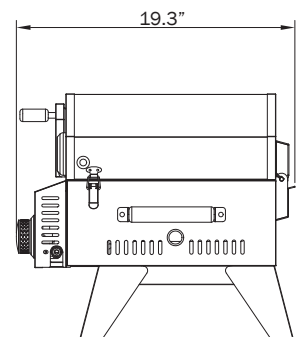

WARRANTY

Authorized Dealer