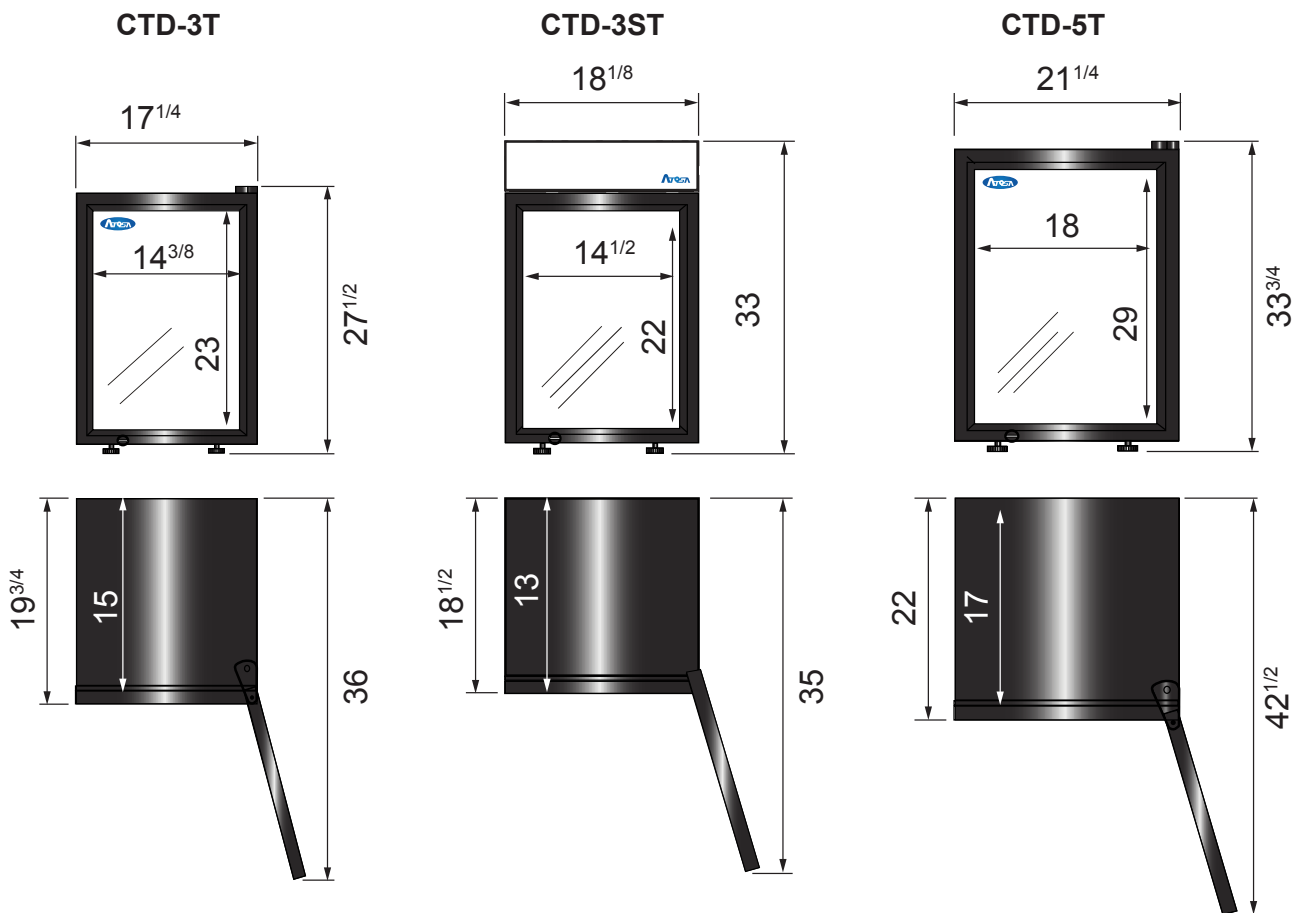

"WE MAKE THE KITCHEN BETTER!"

ATOSA USA, INC.

Toll Free: 855-855-0399 Email: info@atosausa.com

www.atosa.com | www.atosausa.com

California, Colorado, Florida, Georgia, Illinois,

New Jersey, Ohio, Texas, Washington

SPECIFICATIONS

Models	Door	Capacity (Cu.Ft.)	Shelves	Amps(A)	Voltage (V/Hz/Ph)	HP	Refrigerant	Exterior Dimensions (inch)	Interior Dimensions (inch)	Net Weight (lbs)	Gross Weight (lbs)
CTD-3T	1	2.4	2	0.65	115/60/1	1/10	R600a	27^{3/8}×17^{1/2}×19^{1/2}	23×14^{3/8}×15	52	57
CTD-3ST	1	2.4	2	1.0	115/60/1	1/8	R600a	33×18^{1/4}×18^{7/8}	22×14^{1/2}×13	64	70
CTD-5T	1	4.6	3	1.5	115/60/1	1/8	R600a	33^{3/4}×21^{1/2}×22	29×18×17	88	95
CTD-7T	1	7.0	3	1.3	115/60/1	1/8	R600a	38×21^{1/2}×24	31^{5/8}×20^{1/4}×18^{1/4}	101	113

PLAN VIEW