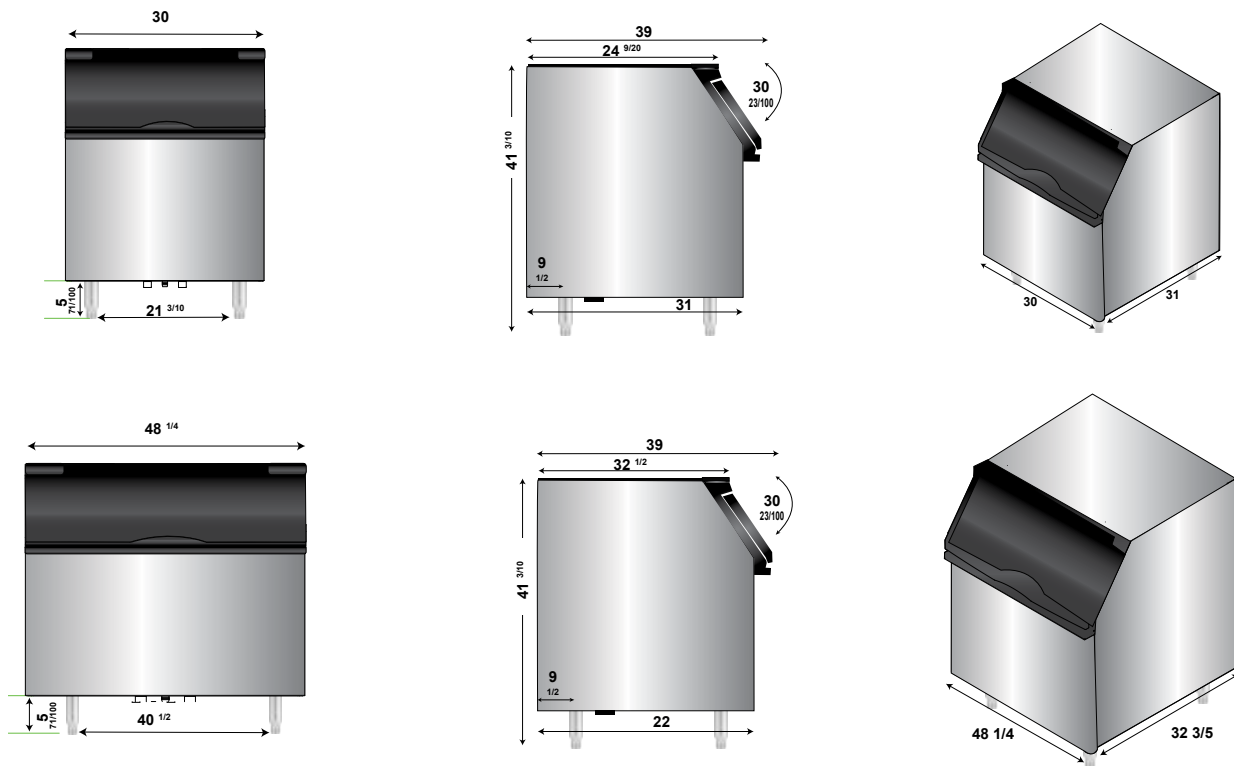

“WE MAKE THE KITCHEN BETTER!”

Toll Free: 855-855-0399 Email: info@atosausa.com

www.atosa.com | www.atosausa.com

California, Colorado, Florida, Georgia, Illinois,

Massachusetts, New Jersey, Ohio, Texas, Washington

SPECIFICATIONS

Model	Type	Exterior Dimension	Packaging Dimension	Net Weight	Gross Weight	Storage Capacity	Legs	Foaming Material
CYR400P	Ice Bin	30 × 31 × 41^{3/10}	31^{9/10} × 32^{3/5} × 42^{1/2}	99 lbs	141 lbs	396	5.71 in.	C5H10
CYR700P	Ice Bin	48^{1/4} × 32^{3/5} × 41^{3/10}	50^{1/5} × 34^{3/5} × 41^{7/10}	121 lbs	154 lbs	700	5.71 in.	C5H10

PLAN VIEW

Designed for Atosa Ice Machines

Model	Type	Exterior Dimension	Gross Weight	Power	Ice-making Capacity	Voltage	Rated Current	Legs	Refrigerant
YR450-AP-161	Cube ice	30^{1/5} × 37^{9/10} × 22	299 lbs	965w	460 lbs. 24hr	115/60/1	9.6A	6 in.	R290
YR800-AP-161	Cube ice	30^{1/5} × 37^{9/10} × 32	328 lbs	1750w	810 lbs. 24hr	220/60/1	7.5 A	6 in.	R404a

2 YEAR PARTS AND LABOR WARRANTY (US ONLY)

Atosa International
www.atosa.com

Atosa USA
www.atosausa.com