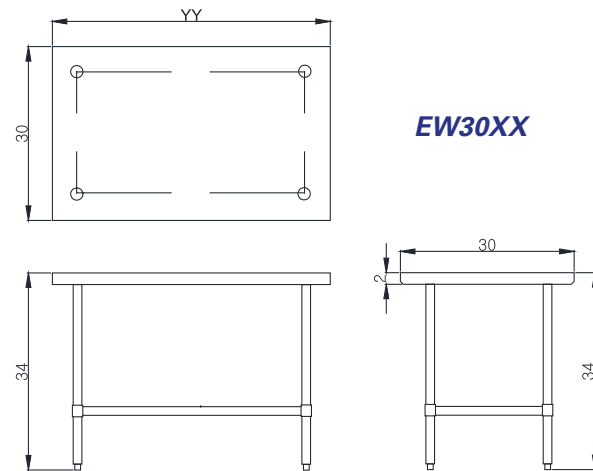

### Work Tables

Model	Dimensions (inches / mm)			Net Weight (lbs/kg)	Ship Weight (lbs/kg)
	L	D	H		
EW2418	18" (457mm)	24" (610mm)	34" (864mm)	35(16)	38(17)
EW2424	24" (610mm)	24" (610mm)	34" (864mm)	40(18)	44(20)
EW2430	30" (762mm)	24" (610mm)	34" (864mm)	46(21)	50(23)
EW2436	36" (915mm)	24" (610mm)	34" (864mm)	51(23)	56(25)
EW2448	48" (1219mm)	24" (610mm)	34" (864mm)	62(28)	68(30)
EW2460	60" (1524mm)	24" (610mm)	34" (864mm)	73(33)	80(36)
EW2472	72" (1829mm)	24" (610mm)	34" (864mm)	82(37)	90(40)
EW2484	84" (2134mm)	24" (610mm)	34" (864mm)	91(41)	100(45)
EW2496	96" (2438mm)	24" (610mm)	34" (864mm)	104(47)	114(51)
EW3018	18" (457mm)	30" (762mm)	34" (864mm)	43(20)	47(22)
EW3024	24" (610mm)	30" (762mm)	34" (864mm)	48(22)	52(24)
EW3030	30" (762mm)	30" (762mm)	34" (864mm)	52(24)	57(26)
EW3036	36" (915mm)	30" (762mm)	34" (864mm)	60(27)	66(29)
EW3048	48" (1219mm)	30" (762mm)	34" (864mm)	69(31)	75(34)
EW3060	60" (1524mm)	30" (762mm)	34" (864mm)	81(37)	89(40)
EW3072	72" (1829mm)	30" (762mm)	34" (864mm)	92(42)	101(46)
EW3084	84" (2134mm)	30" (762mm)	34" (864mm)	101(46)	111(50)
EW3096	96" (2438mm)	30" (762mm)	34" (864mm)	115(52)	126(57)

### Heavy Duty Equipment Stands

Model	Dimensions (inches / mm)			Net Weight (lbs/kg)	Ship Weight (lbs/kg)
	L	D	H		
ES3012	12" (305mm)	30" (762mm)	27 3/4" (705mm)	34(15)	37(17)
ES3024	24" (610mm)	30" (762mm)	27 3/4" (705mm)	41(19)	45(21)
ES3036	36" (915mm)	30" (762mm)	27 3/4" (705mm)	57(26)	62(28)
ES3048	48" (1220mm)	30" (762mm)	27 3/4" (705mm)	70(32)	77(35)
ES3060	60" (1524mm)	30" (762mm)	27 3/4" (705mm)	83(38)	91(42)
ES3072	72" (1829mm)	30" (762mm)	27 3/4" (705mm)	96(44)	105(48)