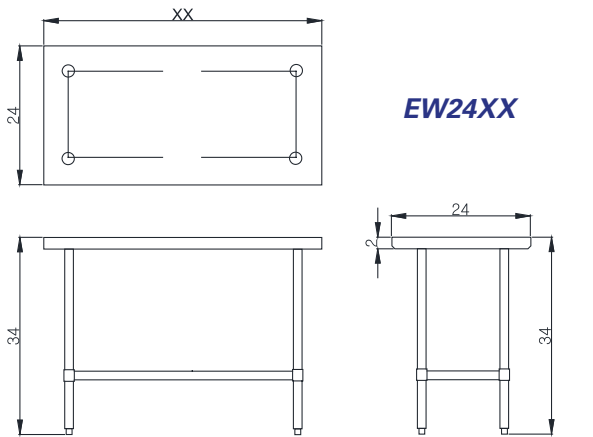

### Work Tables

Model	Dimensions (inches / mm)			Net Weight (lbs/kg)	Ship Weight (lbs/kg)
	L	D	H		
EW2418	18" (457mm)	24" (610mm)	34" (864mm)	35(16)	38(17)
EW2424	24" (610mm)	24" (610mm)	34" (864mm)	40(18)	44(20)
EW2430	30" (762mm)	24" (610mm)	34" (864mm)	46(21)	50(23)
EW2436	36" (915mm)	24" (610mm)	34" (864mm)	51(23)	56(25)
EW2448	48" (1219mm)	24" (610mm)	34" (864mm)	62(28)	68(30)
EW2460	60" (1524mm)	24" (610mm)	34" (864mm)	73(33)	80(36)
EW2472	72" (1829mm)	24" (610mm)	34" (864mm)	82(37)	90(40)
EW2484	84" (2134mm)	24" (610mm)	34" (864mm)	91(41)	100(45)
EW2496	96" (2438mm)	24" (610mm)	34" (864mm)	104(47)	114(51)
EW3018	18" (457mm)	30" (762mm)	34" (864mm)	43(20)	47(22)
EW3024	24" (610mm)	30" (762mm)	34" (864mm)	48(22)	52(24)
EW3030	30" (762mm)	30" (762mm)	34" (864mm)	52(24)	57(26)
EW3036	36" (915mm)	30" (762mm)	34" (864mm)	60(27)	66(29)
EW3048	48" (1219mm)	30" (762mm)	34" (864mm)	69(31)	75(34)
EW3060	60" (1524mm)	30" (762mm)	34" (864mm)	81(37)	89(40)
EW3072	72" (1829mm)	30" (762mm)	34" (864mm)	92(42)	101(46)
EW3084	84" (2134mm)	30" (762mm)	34" (864mm)	101(46)	111(50)
EW3096	96" (2438mm)	30" (762mm)	34" (864mm)	115(52)	126(57)

### Heavy Duty Equipment Stands

Model	Dimensions (inches / mm)			Net Weight (lbs/kg)	Ship Weight (lbs/kg)
	L	D	H		
ES3012	12" (305mm)	30" (762mm)	27 3/4" (705mm)	34(15)	37(17)
ES3024	24" (610mm)	30" (762mm)	27 3/4" (705mm)	41(19)	45(21)
ES3036	36" (915mm)	30" (762mm)	27 3/4" (705mm)	57(26)	62(28)
ES3048	48" (1220mm)	30" (762mm)	27 3/4" (705mm)	70(32)	77(35)
ES3060	60" (1524mm)	30" (762mm)	27 3/4" (705mm)	83(38)	91(42)
ES3072	72" (1829mm)	30" (762mm)	27 3/4" (705mm)	96(44)	105(48)