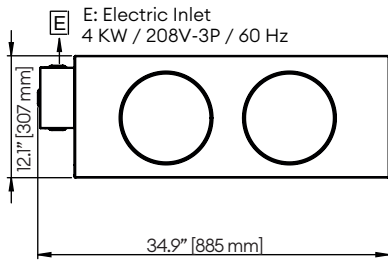

COUNTERTOP ELECTRIC RANGE

TOP VIEW

FRONT VIEW

SIDE VIEW

HP-12E