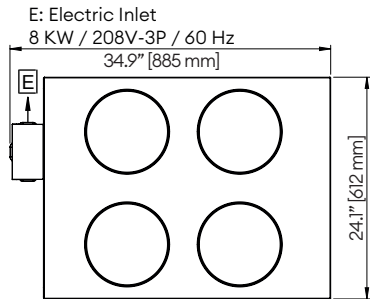

COUNTERTOP ELECTRIC RANGE

FRONT VIEW

SIDE VIEW

HP-12E

HP-24E

HP-36E

TECHNICAL SPECIFICATIONS:

Model	Power	Voltage	Phase	Nominal Amps 208V - 3P			Nominal Amps 208V - 1P	Dimensions (W x H x D)	Shipping Dimensions (W x H x D)	Shipping Weight
				X	Y	Z				
HP-12E	4 kW	208 V	1	-	-	-	19.2	12.1" x 13.4" x 34.9" 307 x 341 x 885 mm	17.32" x 19.68" x 35.43" 440 x 500 x 900 mm	51 lb 23 kg
HP-24E	8 kW	208 V	3P (field convertible to 1P)	25.0	25.0	16.7	38.5	24.1" x 13.4" x 34.9" 612 x 341 x 885 mm	31.49" x 19.68" x 37.79" 800 x 500 x 960 mm	84 lb 38 kg
HP-36E	12 kW	208 V	3P (field convertible to 1P)	25.0	25.0	25.0	57.7	36.1" x 13.4" x 34.9" 916 x 341 x 885 mm	48.81" x 19.68" x 37.79" 1240 x 500 x 960 mm	117 lb 53 kg

REQUIRED CLEARANCES:

	Non-Combustible	Combustible Construction
Left	0" (00 mm)	1" (25 mm)
Right	0" (00 mm)	3" (76 mm)
Back	2" (51 mm)	3" (76 mm)

Galaxy Group reserves the right to modify specifications or discontinue models without incurring obligation. Dimensions are nominal.