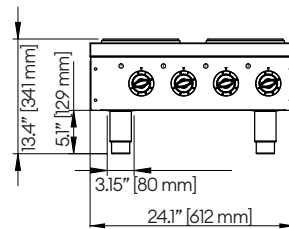

COUNTERTOP ELECTRIC RANGE

TOP VIEW

FRONT VIEW

SIDE VIEW

HP-12E

HP-24E

HP-36E

TECHNICAL SPECIFICATIONS:

Model	Power	Voltage	Phase	Nominal Amps 208V - 3P			Nominal Amps 208V - 1P	Dimensions (W x H x D)	Shipping Dimensions (W x H x D)	Shipping Weight
				X	Y	Z				
HP-12E	4 kW	208 V	1	-	-	-	19.2	12.1" x 13.4" x 34.9" 307 x 341 x 885 mm	17.32" x 19.68" x 35.43" 440 x 500 x 900 mm	51 lb 23 kg
HP-24E	8 kW	208 V	3P (field convertible to 1P)	25.0	25.0	16.7	38.5	24.1" x 13.4" x 34.9" 612 x 341 x 885 mm	31.49" x 19.68" x 37.79" 800 x 500 x 960 mm	84 lb 38 kg
HP-36E	12 kW	208 V	3P (field convertible to 1P)	25.0	25.0	25.0	57.7	36.1" x 13.4" x 34.9" 916 x 341 x 885 mm	48.81" x 19.68" x 37.79" 1240 x 500 x 960 mm	117 lb 53 kg

REQUIRED CLEARANCES:

	Non-Combustible	Combustible Construction
Left	0" (00 mm)	1" (25 mm)
Right	0" (00 mm)	3" (76 mm)
Back	2" (51 mm)	3" (76 mm)

Galaxy Group reserves the right to modify specifications or discontinue models without incurring obligation. Dimensions are nominal.