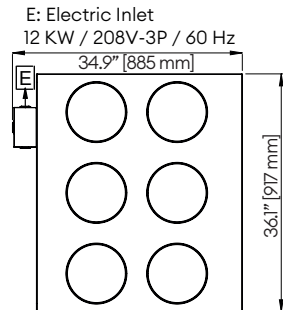

COUNTERTOP ELECTRIC RANGE

TOP VIEW

FRONT VIEW

SIDE VIEW

HP-12E

HP-24E

HP-36E

TECHNICAL SPECIFICATIONS:

Model	Power	Voltage	Phase	Nominal Amps 208V - 3P			Nominal Amps 208V - 1P	Dimensions (W x H x D)	Shipping Dimensions (W x H x D)	Shipping Weight
				X	Y	Z				
HP-12E	4 kW	208 V	1	-	-	-	19.2	12.1" x 13.4" x 34.9" 307 x 341 x 885 mm	17.32" x 19.68" x 35.43" 440 x 500 x 900 mm	51 lb 23 kg
HP-24E	8 kW	208 V	3P (field convertible to 1P)	25.0	25.0	16.7	38.5	24.1" x 13.4" x 34.9" 612 x 341 x 885 mm	31.49" x 19.68" x 37.79" 800 x 500 x 960 mm	84 lb 38 kg
HP-36E	12 kW	208 V	3P (field convertible to 1P)	25.0	25.0	25.0	57.7	36.1" x 13.4" x 34.9" 916 x 341 x 885 mm	48.81" x 19.68" x 37.79" 1240 x 500 x 960 mm	117 lb 53 kg

REQUIRED CLEARANCES:

	Non-Combustible	Combustible Construction
Left	0" (00 mm)	1" (25 mm)
Right	0" (00 mm)	3" (76 mm)
Back	2" (51 mm)	3" (76 mm)

Galaxy Group reserves the right to modify specifications or discontinue models without incurring obligation. Dimensions are nominal.