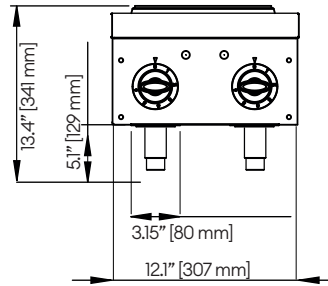

COUNTERTOP ELECTRIC RANGE

TOP VIEW

FRONT VIEW

SIDE VIEW

HP-12E

HP-24E

HP-36E

TECHNICAL SPECIFICATIONS:

Model	Power	Voltage	Phase	Nominal Amps 208V - 3P			Nominal Amps 208V - 1P	Dimensions (W x H x D)	Shipping Dimensions (W x H x D)	Shipping Weight
				X	Y	Z				
HP-12E	4 kW	208 V	1	-	-	-	19.2	12.1" x 13.4" x 34.9" 307 x 341 x 885 mm	17.32" x 19.68" x 35.43" 440 x 500 x 900 mm	51 lb 23 kg
HP-24E	8 kW	208 V	3P (field convertible to 1P)	25.0	25.0	16.7	38.5	24.1" x 13.4" x 34.9" 612 x 341 x 885 mm	31.49" x 19.68" x 37.79" 800 x 500 x 960 mm	84 lb 38 kg
HP-36E	12 kW	208 V	3P (field convertible to 1P)	25.0	25.0	25.0	57.7	36.1" x 13.4" x 34.9" 916 x 341 x 885 mm	48.81" x 19.68" x 37.79" 1240 x 500 x 960 mm	117 lb 53 kg

REQUIRED CLEARANCES:

	Non-Combustible	Combustible Construction
Left	0" (00 mm)	1" (25 mm)
Right	0" (00 mm)	3" (76 mm)
Back	2" (51 mm)	3" (76 mm)

Galaxy Group reserves the right to modify specifications or discontinue models without incurring obligation. Dimensions are nominal.