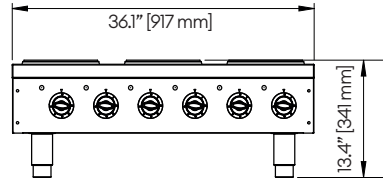

COUNTERTOP ELECTRIC RANGE

TOP VIEW

FRONT VIEW

SIDE VIEW

HP-12E

HP-24E

HP-36E

TECHNICAL SPECIFICATIONS:

Model	Power	Voltage	Phase	Nominal Amps 208V - 3P			Nominal Amps 208V - 1P	Dimensions (W x H x D)	Shipping Dimensions (W x H x D)	Shipping Weight
				X	Y	Z				
HP-12E	4 kW	208 V	1	-	-	-	19.2	12.1" x 13.4" x 34.9" 307 x 341 x 885 mm	17.32" x 19.68" x 35.43" 440 x 500 x 900 mm	51 lb 23 kg
HP-24E	8 kW	208 V	3P (field convertible to 1P)	25.0	25.0	16.7	38.5	24.1" x 13.4" x 34.9" 612 x 341 x 885 mm	31.49" x 19.68" x 37.79" 800 x 500 x 960 mm	84 lb 38 kg
HP-36E	12 kW	208 V	3P (field convertible to 1P)	25.0	25.0	25.0	57.7	36.1" x 13.4" x 34.9" 916 x 341 x 885 mm	48.81" x 19.68" x 37.79" 1240 x 500 x 960 mm	117 lb 53 kg

REQUIRED CLEARANCES:

	Non-Combustible	Combustible Construction
Left	0" (00 mm)	1" (25 mm)
Right	0" (00 mm)	3" (76 mm)
Back	2" (51 mm)	3" (76 mm)

Galaxy Group reserves the right to modify specifications or discontinue models without incurring obligation. Dimensions are nominal.