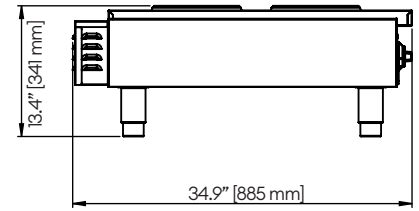

COUNTERTOP ELECTRIC RANGE

TOP VIEW

FRONT VIEW

SIDE VIEW

HP-12E