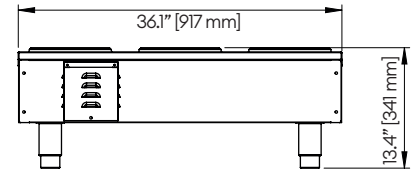

COUNTERTOP ELECTRIC RANGE

FRONT VIEW

SIDE VIEW

HP-12E

HP-24E

HP-36E

TECHNICAL SPECIFICATIONS:

Model	Power	Voltage	Phase	Nominal Amps 208V - 3P			Nominal Amps 208V - 1P	Dimensions (W x H x D)	Shipping Dimensions (W x H x D)	Shipping Weight
				X	Y	Z				
HP-12E	4 kW	208 V	1	-	-	-	19.2	12.1" x 13.4" x 34.9" 307 x 341 x 885 mm	17.32" x 19.68" x 35.43" 440 x 500 x 900 mm	51 lb 23 kg
HP-24E	8 kW	208 V	3P (field convertible to 1P)	25.0	25.0	16.7	38.5	24.1" x 13.4" x 34.9" 612 x 341 x 885 mm	31.49" x 19.68" x 37.79" 800 x 500 x 960 mm	84 lb 38 kg
HP-36E	12 kW	208 V	3P (field convertible to 1P)	25.0	25.0	25.0	57.7	36.1" x 13.4" x 34.9" 916 x 341 x 885 mm	48.81" x 19.68" x 37.79" 1240 x 500 x 960 mm	117 lb 53 kg

REQUIRED CLEARANCES:

	Non-Combustible	Combustible Construction
Left	0" (00 mm)	1" (25 mm)
Right	0" (00 mm)	3" (76 mm)
Back	2" (51 mm)	3" (76 mm)

Galaxy Group reserves the right to modify specifications or discontinue models without incurring obligation. Dimensions are nominal.