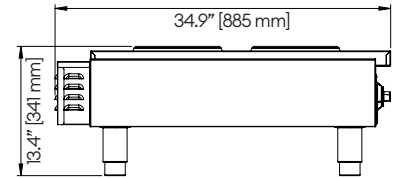

COUNTERTOP ELECTRIC RANGE

FRONT VIEW

SIDE VIEW

HP-12E

HP-24E

HP-36E

TECHNICAL SPECIFICATIONS:

Model	Power	Voltage	Phase	Nominal Amps 208V - 3P			Nominal Amps 208V - 1P	Dimensions (W x H x D)	Shipping Dimensions (W x H x D)	Shipping Weight
				X	Y	Z				
HP-12E	4 kW	208 V	1	-	-	-	19.2	12.1" x 13.4" x 34.9" 307 x 341 x 885 mm	17.32" x 19.68" x 35.43" 440 x 500 x 900 mm	51 lb 23 kg
HP-24E	8 kW	208 V	3P (field convertible to 1P)	25.0	25.0	16.7	38.5	24.1" x 13.4" x 34.9" 612 x 341 x 885 mm	31.49" x 19.68" x 37.79" 800 x 500 x 960 mm	84 lb 38 kg
HP-36E	12 kW	208 V	3P (field convertible to 1P)	25.0	25.0	25.0	57.7	36.1" x 13.4" x 34.9" 916 x 341 x 885 mm	48.81" x 19.68" x 37.79" 1240 x 500 x 960 mm	117 lb 53 kg

REQUIRED CLEARANCES:

	Non-Combustible	Combustible Construction
Left	0" (00 mm)	1" (25 mm)
Right	0" (00 mm)	3" (76 mm)
Back	2" (51 mm)	3" (76 mm)

Galaxy Group reserves the right to modify specifications or discontinue models without incurring obligation. Dimensions are nominal.