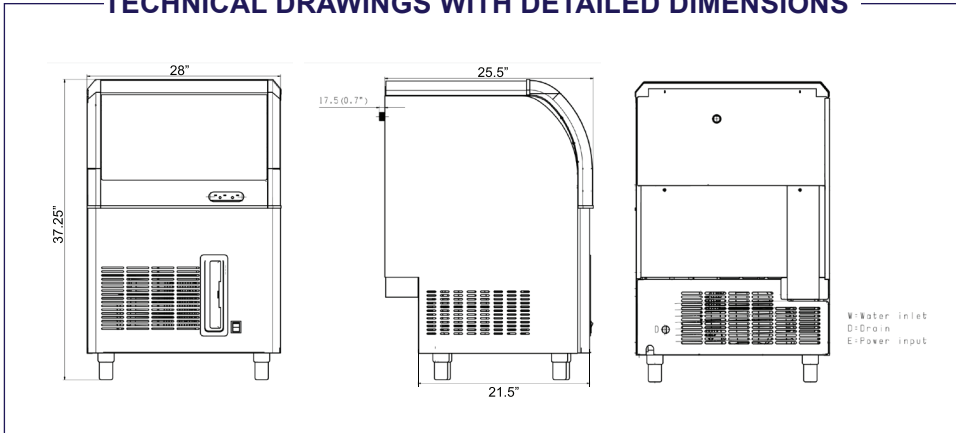

REFRIGERATION

28-INCH ICE MAKER WITH 70 LBS. CAPACITY

Item: 31780 Model: IC-CN-0060

ICE PRODUCTION MADE FAST AND EASY WITH OMCAN'S ICE MAKER!

PRODUCT FEATURES

- Produces individual crystal clear ice
- Durability stainless steel exterior with reinforced plastic
- Air filter is easy to remove and reuse to keep the condenser cleaner
- Automatic operation controls – convenient, reliable, and long-lasting
- Energy Efficient

WARRANTY
PARTS AND LABOR

NEMA
5-15
125 VAC / 15 AMP
RECEPTACLE

Authorized Dealer

REFRIGERATION

28-INCH ICE MAKER WITH 70 LBS. CAPACITY

ICE CUBE SHAPE

TECHNICAL DRAWINGS WITH DETAILED DIMENSIONS

TECHNICAL SPECIFICATIONS

Item Number	31780
Model	IC-CN-0060
Ice Production (Per 24H)	200 lbs. / 90 kg.
Bin Capacity	70 lbs. / 31.75 kg.
Power	420 Watts
Ice Shape	Ice Cube
Refrigerant	R290
Electrical	110V / 60Hz / 1Ph
Ambient Temperature	32°C / 90°F
Water Temperature	8° to 32°C / 46.4° to 89.6°F
Water Pressure	0.14 - 0.55 mpa
Dimensions (Wdh)	28" x 25.5" x 37.25" / 711.2 x 647.7 x 946.15 mm
Gross Dimensions	28.34" x 27.2" x 37.8" / 720 x 690.88 x 960.12 mm
Net Weight	114.64 lbs. / 52 kg.
Gross Weight	127.9 lbs. / 58 kg.