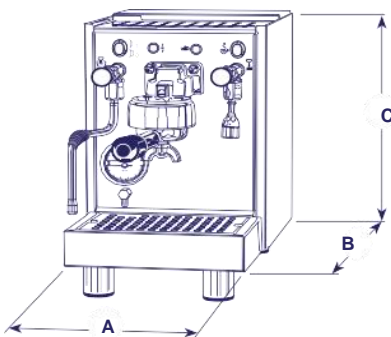

## MATRIX

- Frame and body in AISI 304
- Automatic daily on/off setting
- Automatic Backflush program
- Settable pre-infusion
- Water filter alarm and maintenance cycles
- Calibration Intensity and RGB LED color
- Selection of supply from the water mains or from the tank
- Water heater priority setting
- No water connection needed

## SPECIFICATIONS

Voltage	110V /50-60 Hz
Power	800W
Coffee Boiler	1.5 Liters (0.4 gal.)
Service Boiler	1 Liter (0.26 gal.)
Tank	4 Liters (1 gal.)
Product Dimensions	21.25" (A) x 15.74" (B) x 23.62" (C)
Net weight	71 lbs
Gross weight	80 lbs