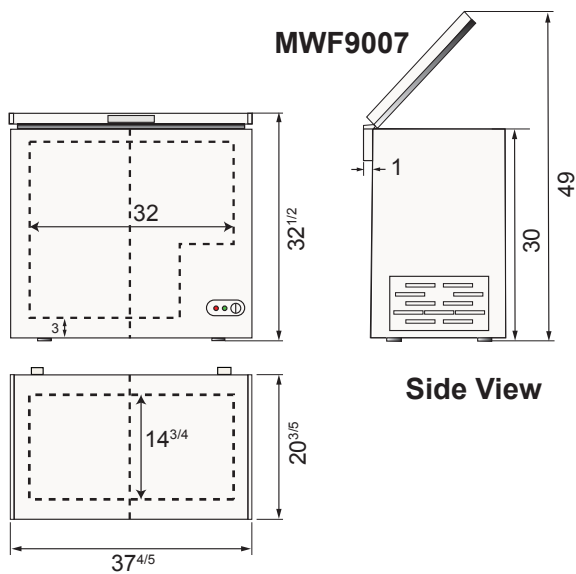

SPECIFICATIONS

Models	Door	Capacity (Cu.Ft.)	Casters (inch)	Watts (W)	Amps (A)	Voltage (V/Hz/Ph)	HP	Refrigerant	Interior Dimensions (inch)	Exterior Dimensions (inch)	Net Weight (lbs)	Gross Weight (lbs)
MWF9007	1	7	1	115	1.0	115/60/1	1/8	R600a	32 × 14 ^{3/4} × 27	37 ^{4/5} × 20 ^{3/5} × 32 ^{1/2}	88	95
MWF9010GR	1	9.6	1	173	1.5	115/60/1	1/5	R600a	34 ^{1/2} × 20 ^{1/2} × 27	40 ^{1/2} × 26 ^{1/2} × 32 ^{1/2}	114	127
MWF9016GR	1	15.9	1	300	2.6	115/60/1	1/5	R290	54 ^{1/2} × 20 ^{1/2} × 27	60 ^{3/10} × 26 ^{1/2} × 32 ^{1/2}	151	165

PLAN VIEW

MWF9010GR

MWF9016GR