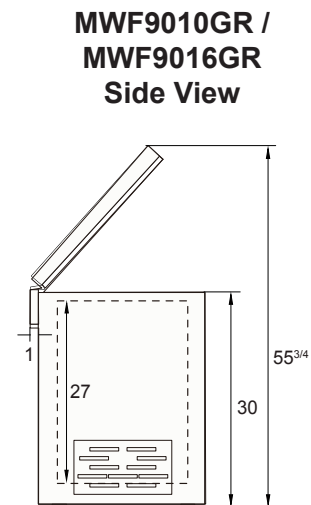

"WE MAKE THE KITCHEN BETTER!"

Toll Free: 855-855-0399 Email: info@atosausa.com

www.atosa.com | www.atosausa.com

California, Colorado, Florida, Georgia, Illinois, Massachusetts, New Jersey, Ohio, Texas, Washington

SPECIFICATIONS

Models	Door	Capacity (Cu.Ft.)	Casters (inch)	Watts (W)	Amps (A)	Voltage (V/Hz/Ph)	HP	Refrigerant	Interior Dimensions (inch)	Exterior Dimensions (inch)	Net Weight (lbs)	Gross Weight (lbs)
MWF9007	1	7	1	115	1.0	115/60/1	1/8	R600a	32 × 14^{3/4} × 27	37^{4/5} × 20^{3/5} × 32^{1/2}	88	95
MWF9010GR	1	9.6	1	173	1.5	115/60/1	1/5	R600a	34^{1/2} × 20^{1/2} × 27	40^{1/2} × 26^{1/2} × 32^{1/2}	114	127
MWF9016GR	1	15.9	1	300	2.6	115/60/1	1/5	R290	54^{1/2} × 20^{1/2} × 27	60^{3/10} × 26^{1/2} × 32^{1/2}	151	165

PLAN VIEW