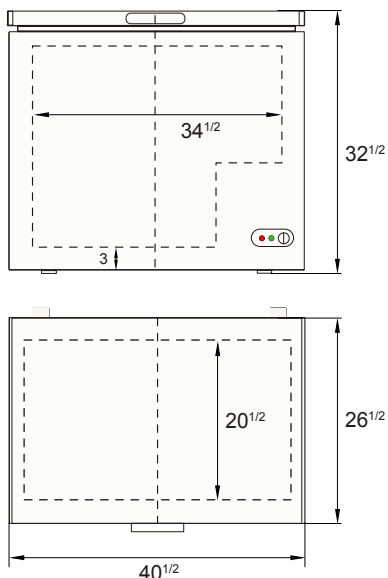

SPECIFICATIONS

Models	Door	Capacity (Cu.Ft.)	Casters (inch)	Watts (W)	Amps (A)	Voltage (V/Hz/Ph)	HP	Refrigerant	Interior Dimensions (inch)	Exterior Dimensions (inch)	Net Weight (lbs)	Gross Weight (lbs)
MWF9007	1	7	1	115	1.0	115/60/1	1/8	R600a	32 × 14 ^{3/4} × 27	37 ^{4/5} × 20 ^{3/5} × 32 ^{1/2}	88	95
MWF9010GR	1	9.6	1	173	1.5	115/60/1	1/5	R600a	34 ^{1/2} × 20 ^{1/2} × 27	40 ^{1/2} × 26 ^{1/2} × 32 ^{1/2}	114	127
MWF9016GR	1	15.9	1	300	2.6	115/60/1	1/5	R290	54 ^{1/2} × 20 ^{1/2} × 27	60 ^{3/10} × 26 ^{1/2} × 32 ^{1/2}	151	165

PLAN VIEW

MWF9010GR

MWF9016GR