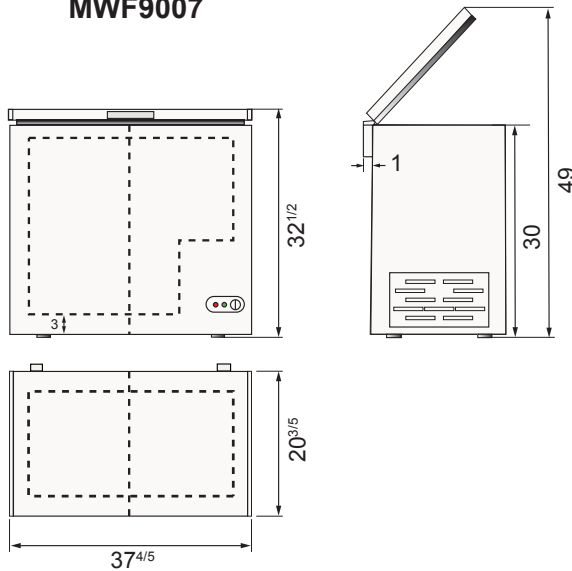

MWF9010GR

MWF9016GR

"WE MAKE THE KITCHEN BETTER!"

Toll Free: 855-855-0399 Email: info@atosausa.com

www.atosa.com | www.atosausa.com

California, Colorado, Florida, Georgia, Illinois, Massachusetts, New Jersey, Ohio, Texas, Washington

SPECIFICATIONS

Models	Door	Capacity (Cu.Ft.)	Casters (inch)	Watts (W)	Amps (A)	Voltage (V/Hz/Ph)	HP	Refrigerant	Exterior Dimensions (inch)	Net Weight(lbs)	Gross Weight(lbs)
MWF9007	1	7	1	115	1	115/60/1	1/8	R600a	37⁴/₅×20³/₅×32¹/₂	88	95
MWF9010GR	1	9.6	1	173	1.5	115/60/1	1/5	R290	40¹/₂×26¹/₂×32¹/₂	114	127
MWF9016GR	1	15.9	1	300	1.6	115/60/1	1/5	R290	60³/₁₀×26¹/₂×32¹/₂	151	165

PLAN VIEW

MWF9007