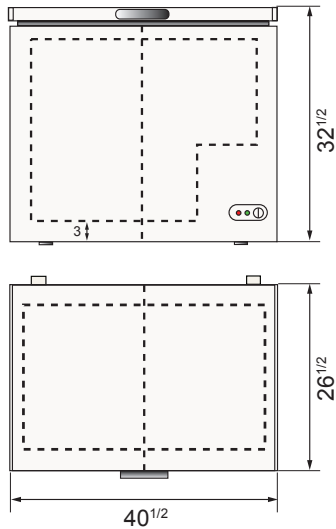

SPECIFICATIONS

Models	Door	Capacity (Cu.Ft.)	Casters (inch)	Watts (W)	Amps (A)	Voltage (V/Hz/Ph)	HP	Refrigerant	Exterior Dimensions (inch)	Net Weight(lbs)	Gross Weight(lbs)
MWF9007	1	7	1	115	1	115/60/1	1/8	R600a	37 ⁴ / ₅ ×20 ³ / ₅ ×32 ¹ / ₂	88	95
MWF9010GR	1	9.6	1	173	1.5	115/60/1	1/5	R290	40 ¹ / ₂ ×26 ¹ / ₂ ×32 ¹ / ₂	114	127
MWF9016GR	1	15.9	1	300	1.6	115/60/1	1/5	R290	60 ³ / ₁₀ ×26 ¹ / ₂ ×32 ¹ / ₂	151	165

PLAN VIEW

MWF9007

MWF9010GR

MWF9016GR