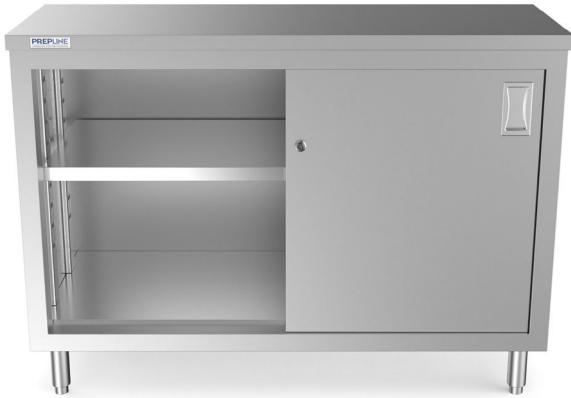

18" X 48" Stainless Steel Enclosed Base Work Table with Sliding Doors and Adjustable Shelf

STANDARD FEATURES

- Fully Enclosed Base Table
- 18"D x 48"L Worktop Area
- Stainless Steel Construction
- Lockable Sliding Doors
- Adjustable and Removable Shelf
- Adjustable S/S Bullet Feet
- **Optional 5" Backsplash**

Bring versatility, durability and convenience to your food prep routines with this Prepline 18"D x 48"L stainless steel enclosed base work tables.

TECHNICAL DATA

Model	Length	Width	Height	Work Surface Height	Door Style	Stainless Steel Type	Packaging Dimensions
PC-1848	48"	18"	36"	36"	Sliding	430	27" x 49" x 8"
PCB-1848	48"	18"	41"	36"	Sliding	430	30" x 49" x 8"

SKU: PC-1848

FRONT

SIDE

TOP