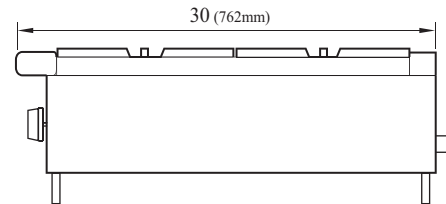

SIDE VIEW

Ver.201601

- Turbo Air : 800-627-0032 ■ GK : 800-500-3519
- Warranty : 800-381-7770 ■ AC : 888-900-1002