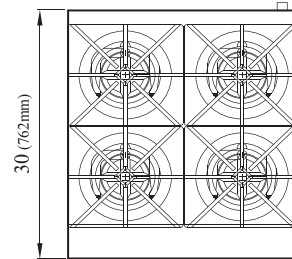

High Output Counter Top Hot Plate

Model : TAHP-24-4

DATA	
Gas Type	NAT/LP Convertible
Gas Connection	3/4"
Regulator	3/4"
Gas Pressure	NAT : 5W.C" / LPG : 10W.C"
BTU	128,000
SHIPPING DATA	
Class	85
Length (in.)	24 (610mm)
Depth (in.) *	30 (762mm)
Height (in.) †	10 (254mm)
Shipping Weight (lbs.)	167

Design and specifications subject to change without notice.
Actual shipping weight may differ due to extra packing materials for product protection.
* Depth does not include 3/4" for rear gas connection.
† Height does not include 2" for leg height.

■ WARRANTY : 1 Year Labor and Parts Warranty

PLAN VIEW

(unit : inch)

TOP VIEW