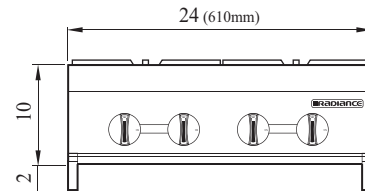

High Output Counter Top Hot Plate

Model : TAHP-24-4

DATA	
Gas Type	NAT/LP Convertible
Gas Connection	3/4"
Regulator	3/4"
Gas Pressure	NAT : 5W.C" / LPG : 10W.C"
BTU	128,000
SHIPPING DATA	
Class	85
Length (in.)	24 (610mm)
Depth (in.) *	30 (762mm)
Height (in.) †	10 (254mm)
Shipping Weight (lbs.)	167

Design and specifications subject to change without notice.
Actual shipping weight may differ due to extra packing materials for product protection.
* Depth does not include 3/4" for rear gas connection.
† Height does not include 2" for leg height.

■ WARRANTY : 1 Year Labor and Parts Warranty

PLAN VIEW

(unit : inch)

FRONT VIEW

Ver.201601

- Turbo Air : 800-627-0032 ■ GK : 800-500-3519
- Warranty : 800-381-7770 ■ AC : 888-900-1002