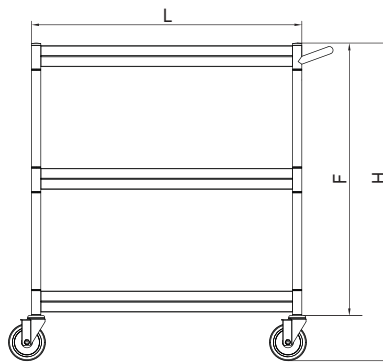

Model : TBUS-

≡ FEATURES & BENEFITS ≡

- All 304 stainless steel (except E-series)
- 1 1/2" ledge on the shelves
- Entire cart is packed in one box
- 4" rubber casters
- Economic models available (430 S/S)

TOP VIEW

SIDE VIEW

FRONT VIEW

(unit : inch)

Model *	Ga.	Overall Size (in.)			Dimension (in.)						Net Weight † (lbs.)
		L	D	H	A	B	C	D	E	F	
TBUS-1524	18	24	15	33 1/2	24	15	25	16	28 1/2	29	32
TBUS-1524E	18	24	15	33 1/2	24	15	25	16	28 1/2	29	32
TBUS-1828	18	28	18	33 1/2	28	18	28 7/8	18 7/8	32 1/2	29	37
TBUS-1828E	18	28	18	33 1/2	28	18	28 7/8	18 7/8	32 1/2	29	37
TBUS-2133	18	33	21	33 1/2	33	21	33 7/8	18 7/8	37 1/2	29	47