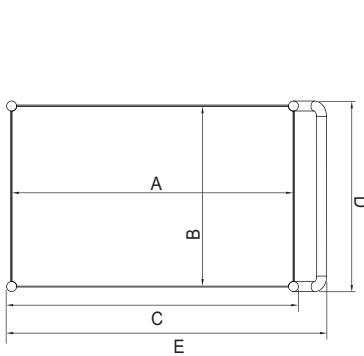

Model : TBUS-

≡ FEATURES & BENEFITS ≡

- All 304 stainless steel (except E-series)
- 1 1/2" ledge on the shelves
- Entire cart is packed in one box
- 4" rubber casters
- Economic models available (430 S/S)

TOP VIEW

SIDE VIEW

FRONT VIEW

(unit : inch)

Model *	Ga.	Overall Size (in.)			Dimension (in.)						Net Weight † (lbs.)
		L	D	H	A	B	C	D	E	F	
TBUS-1524	18	24	15	33 1/2	24	15	25	16	28 1/2	29	32
TBUS-1524E	18	24	15	33 1/2	24	15	25	16	28 1/2	29	32
TBUS-1828	18	28	18	33 1/2	28	18	28 7/8	18 7/8	32 1/2	29	37
TBUS-1828E	18	28	18	33 1/2	28	18	28 7/8	18 7/8	32 1/2	29	37
TBUS-2133	18	33	21	33 1/2	33	21	33 7/8	18 7/8	37 1/2	29	47