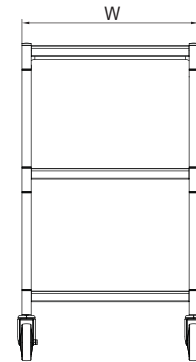

Model : TBUS-

≡ FEATURES & BENEFITS ≡

- All 304 stainless steel (except E-series)
- 1 1/2" ledge on the shelves
- Entire cart is packed in one box
- 4" rubber casters
- Economic models available (430 S/S)

TOP VIEW

SIDE VIEW

FRONT VIEW

(unit : inch)

Model *	Ga.	Overall Size (in.)			Dimension (in.)						Net Weight † (lbs.)
		L	D	H	A	B	C	D	E	F	
TBUS-1524	18	24	15	33 1/2	24	15	25	16	28 1/2	29	32
TBUS-1524E	18	24	15	33 1/2	24	15	25	16	28 1/2	29	32
TBUS-1828	18	28	18	33 1/2	28	18	28 7/8	18 7/8	32 1/2	29	37
TBUS-1828E	18	28	18	33 1/2	28	18	28 7/8	18 7/8	32 1/2	29	37
TBUS-2133	18	33	21	33 1/2	33	21	33 7/8	18 7/8	37 1/2	29	47