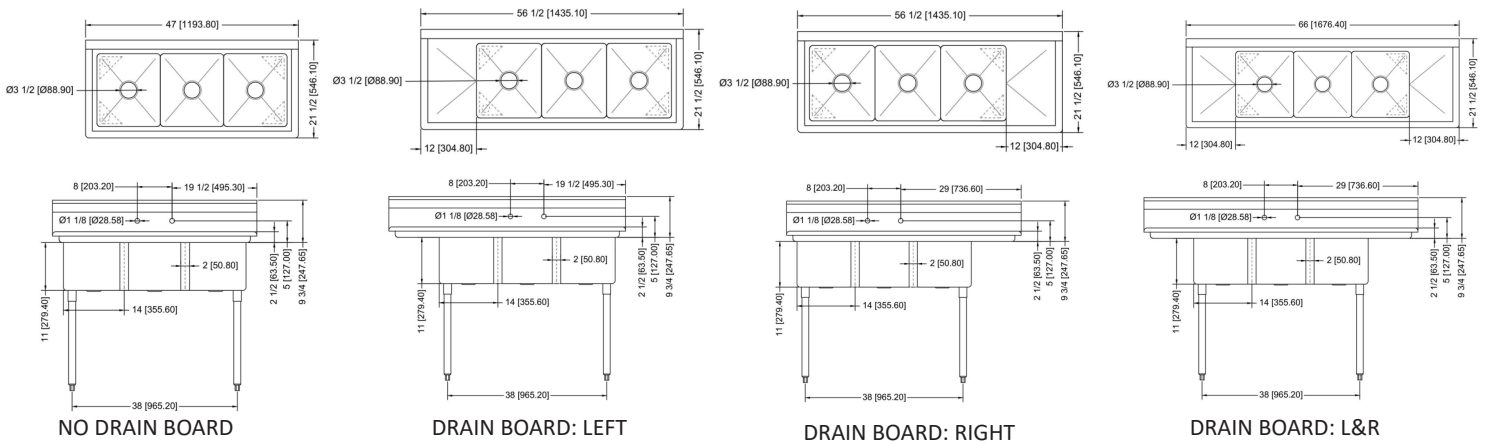

Galvanized leg and socket and plastic bullet feet

Backsplash top with dead end

Model	Overall Length	Overall Depth	Overall Height	Bowl Length	Bowl Width	Bowl Depth	Drainboard
XS1C-1416	19"	21.5"	43.75"	14"	16"	11"	None
XS1C-1416-L	28.5"	21.5"	43.75"	14"	16"	11"	12" Left Side
XS1C-1416-R	28.5"	21.5"	43.75"	14"	16"	11"	12" Right Side
XS1C-1416-LR	38"	21.5"	43.75"	14"	16"	11"	12" Right and Left Side
XS2C-1416	33"	21.5"	43.75"	14"	16"	11"	None
XS2C-1416-L	42.5"	21.5"	43.75"	14"	16"	11"	12" Left Side
XS2C-1416-R	42.5"	21.5"	43.75"	14"	16"	11"	12" Right Side
XS2C-1416-LR	52"	21.5"	43.75"	14"	16"	11"	12" Right and Left Side
XS3C-1416	47"	21.5"	43.75"	14"	16"	11"	None
XS3C-1416-L	56.5"	21.5"	43.75"	14"	16"	11"	12" Left Side
XS3C-1416-R	56.5"	21.5"	43.75"	14"	16"	11"	12" Right Side
XS3C-1416-LR	66"	21.5"	43.75"	14"	16"	11"	12" Right and Left Side

XSC-1416 Series 18-Gauge Stainless Steel Compartment Sink

XS1C-1416

NO DRAIN BOARD

DRAIN BOARD: LEFT

DRAIN BOARD: RIGHT

DRAIN BOARD: L&R

**XSC-1416 Series
Side View**

XS2C-1416

NO DRAIN BOARD

DRAIN BOARD: LEFT

DRAIN BOARD: RIGHT

DRAIN BOARD: L&R

XS3C-1416

NO DRAIN BOARD

DRAIN BOARD: LEFT

DRAIN BOARD: RIGHT

DRAIN BOARD: L&R