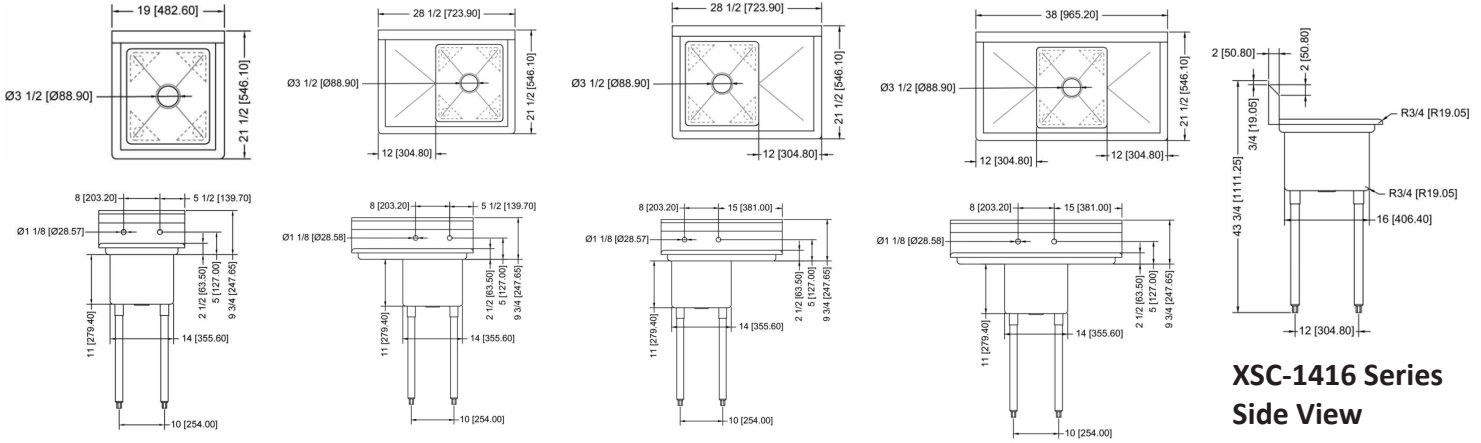

XSC-1416 Series 18-Gauge Stainless Steel Compartment Sink

Model : XS2C-1416-LR
Front View

Model : XS3C-1416LR
Front View

STANDARD FEATURES

18 gauge 304 stainless steel sink

NSF Certified

Pre-punched faucet holes on 8" centers (faucet sold separately) 3.5" drain basket included

Galvanized leg and socket and plastic bullet feet

Backsplash top with dead end

Model	Overall Length	Overall Depth	Overall Height	Bowl Length	Bowl Width	Bowl Depth	Drainboard
XS1C-1416	19"	21.5"	43.75"	14"	16"	11"	None
XS1C-1416-L	28.5"	21.5"	43.75"	14"	16"	11"	12" Left Side
XS1C-1416-R	28.5"	21.5"	43.75"	14"	16"	11"	12" Right Side
XS1C-1416-LR	38"	21.5"	43.75"	14"	16"	11"	12" Right and Left Side
XS2C-1416	33"	21.5"	43.75"	14"	16"	11"	None
XS2C-1416-L	42.5"	21.5"	43.75"	14"	16"	11"	12" Left Side
XS2C-1416-R	42.5"	21.5"	43.75"	14"	16"	11"	12" Right Side
XS2C-1416-LR	52"	21.5"	43.75"	14"	16"	11"	12" Right and Left Side
XS3C-1416	47"	21.5"	43.75"	14"	16"	11"	None
XS3C-1416-L	56.5"	21.5"	43.75"	14"	16"	11"	12" Left Side
XS3C-1416-R	56.5"	21.5"	43.75"	14"	16"	11"	12" Right Side
XS3C-1416-LR	66"	21.5"	43.75"	14"	16"	11"	12" Right and Left Side

XSC-1416 Series 18-Gauge Stainless Steel Compartment Sink

XS1C-1416

NO DRAIN BOARD

DRAIN BOARD: LEFT

DRAIN BOARD: RIGHT

DRAIN BOARD: L&R

**XSC-1416 Series
Side View**

XS2C-1416

NO DRAIN BOARD

DRAIN BOARD: LEFT

DRAIN BOARD: RIGHT

DRAIN BOARD: L&R

XS3C-1416

NO DRAIN BOARD

DRAIN BOARD: LEFT

DRAIN BOARD: RIGHT