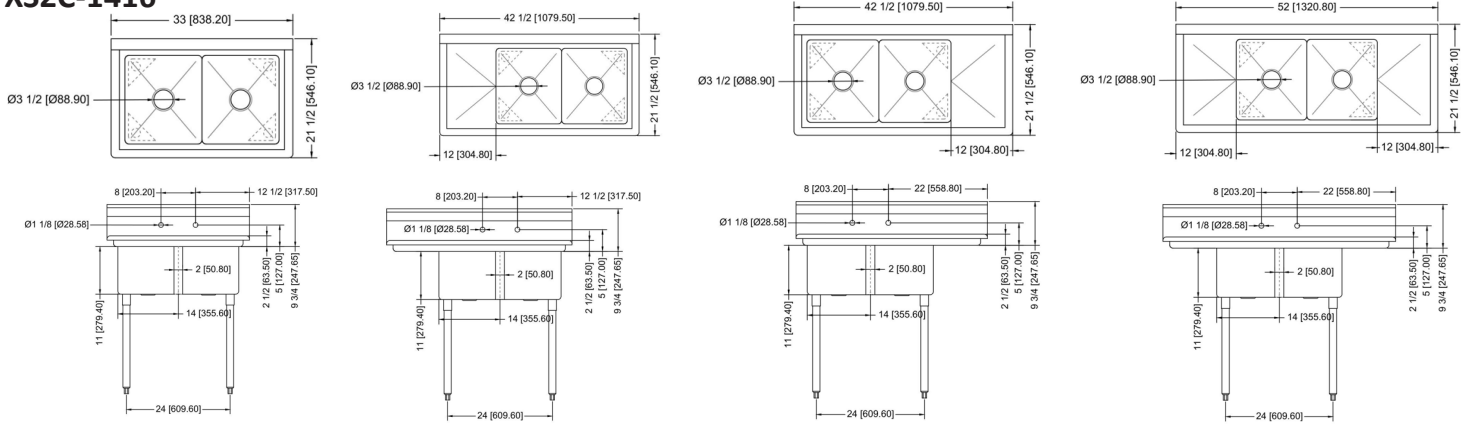

Galvanized leg and socket and plastic bullet feet

Backsplash top with dead end

Model	Overall Length	Overall Depth	Overall Height	Bowl Length	Bowl Width	Bowl Depth	Drainboard
XS1C-1416	19"	21.5"	43.75"	14"	16"	11"	None
XS1C-1416-L	28.5"	21.5"	43.75"	14"	16"	11"	12" Left Side
XS1C-1416-R	28.5"	21.5"	43.75"	14"	16"	11"	12" Right Side
XS1C-1416-LR	38"	21.5"	43.75"	14"	16"	11"	12" Right and Left Side
XS2C-1416	33"	21.5"	43.75"	14"	16"	11"	None
XS2C-1416-L	42.5"	21.5"	43.75"	14"	16"	11"	12" Left Side
XS2C-1416-R	42.5"	21.5"	43.75"	14"	16"	11"	12" Right Side
XS2C-1416-LR	52"	21.5"	43.75"	14"	16"	11"	12" Right and Left Side
XS3C-1416	47"	21.5"	43.75"	14"	16"	11"	None
XS3C-1416-L	56.5"	21.5"	43.75"	14"	16"	11"	12" Left Side
XS3C-1416-R	56.5"	21.5"	43.75"	14"	16"	11"	12" Right Side
XS3C-1416-LR	66"	21.5"	43.75"	14"	16"	11"	12" Right and Left Side

XSC-1416 Series 18-Gauge Stainless Steel Compartment Sink

XS1C-1416

NO DRAIN BOARD

DRAIN BOARD: LEFT

DRAIN BOARD: RIGHT

DRAIN BOARD: L&R

**XSC-1416 Series
Side View**

XS2C-1416

NO DRAIN BOARD

DRAIN BOARD: LEFT

DRAIN BOARD: RIGHT

DRAIN BOARD: L&R

XS3C-1416

NO DRAIN BOARD

DRAIN BOARD: LEFT

DRAIN BOARD: RIGHT