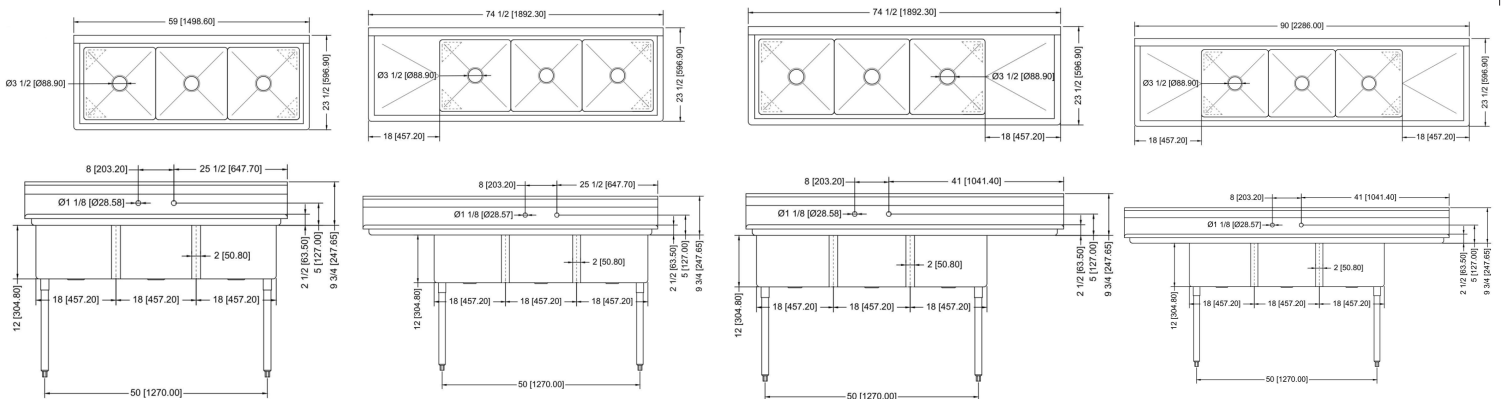

Galvanized leg and socket and plastic bullet feet

Backsplash top with dead end

Model	Overall Length	Overall Depth	Overall Height	Bowl Length	Bowl Width	Bowl Depth	Drainboard
XS1C-1818	23"	23.5"	43.75"	18"	18"	12"	None
XS1C-1818-L	38.5"	23.5"	43.75"	18"	18"	12"	18" Left Side
XS1C-1818-R	38.5"	23.5"	43.75"	18"	18"	12"	18" Right Side
XS1C-1818-LR	54"	23.5"	43.75"	18"	18"	12"	18" Right and Left Side
XS2C-1818	42"	23.5"	43.75"	18"	18"	12"	None
XS2C-1818-L	56.5"	23.5"	43.75"	18"	18"	12"	18" Left Side
XS2C-1818-R	56.5"	23.5"	43.75"	18"	18"	12"	18" Right Side
XS2C-1818-LR	72"	23.5"	43.75"	18"	18"	12"	18" Right and Left Side
XS3C-1818	59"	23.5"	43.75"	18"	18"	12"	None
XS3C-1818-L	74.5"	23.5"	43.75"	18"	18"	12"	18" Left Side
XS3C-1818-R	74.5"	23.5"	43.75"	18"	18"	12"	18" Right Side
XS3C-1818-LR	90"	23.5"	43.75"	18"	18"	12"	18" Right and Left Side

XSC-1818 Series 18-Gauge Stainless Steel Compartment Sink

XS1C-1818

**XSC-1818 Series
Side View**

NO DRAIN BOARD

DRAIN BOARD: LEFT

DRAIN BOARD: RIGHT

DRAIN BOARD: L&R

XS2C-1818

NO DRAIN BOARD

DRAIN BOARD: LEFT

DRAIN BOARD: RIGHT

DRAIN BOARD: L&R

XS3C-1818

NO DRAIN BOARD

DRAIN BOARD: LEFT

DRAIN BOARD: RIGHT