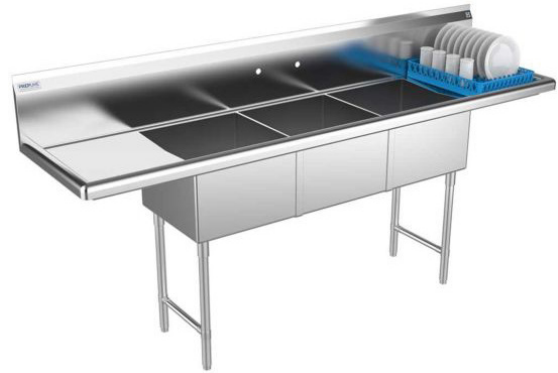

XSC-1818 Series 18-Gauge Stainless Steel Compartment Sink

Model : XS2C-1818-LR
Front View

Model : XS3C-1818-LR
Front View

STANDARD FEATURES

18 gauge 304 stainless steel sink

NSF Certified

Pre-punched faucet holes on 8" centers (faucet sold separately) 3.5" drain basket included

Galvanized leg and socket and plastic bullet feet

Backsplash top with dead end

Model	Overall Length	Overall Depth	Overall Height	Bowl Length	Bowl Width	Bowl Depth	Drainboard
XS1C-1818	23"	23.5"	43.75"	18"	18"	12"	None
XS1C-1818-L	38.5"	23.5"	43.75"	18"	18"	12"	18" Left Side
XS1C-1818-R	38.5"	23.5"	43.75"	18"	18"	12"	18" Right Side
XS1C-1818-LR	54"	23.5"	43.75"	18"	18"	12"	18" Right and Left Side
XS2C-1818	42"	23.5"	43.75"	18"	18"	12"	None
XS2C-1818-L	56.5"	23.5"	43.75"	18"	18"	12"	18" Left Side
XS2C-1818-R	56.5"	23.5"	43.75"	18"	18"	12"	18" Right Side
XS2C-1818-LR	72"	23.5"	43.75"	18"	18"	12"	18" Right and Left Side
XS3C-1818	59"	23.5"	43.75"	18"	18"	12"	None
XS3C-1818-L	74.5"	23.5"	43.75"	18"	18"	12"	18" Left Side
XS3C-1818-R	74.5"	23.5"	43.75"	18"	18"	12"	18" Right Side
XS3C-1818-LR	90"	23.5"	43.75"	18"	18"	12"	18" Right and Left Side

XSC-1818 Series 18-Gauge Stainless Steel Compartment Sink

XS1C-1818

**XSC-1818 Series
Side View**

NO DRAIN BOARD

DRAIN BOARD: LEFT

DRAIN BOARD: RIGHT

DRAIN BOARD: L&R

XS2C-1818