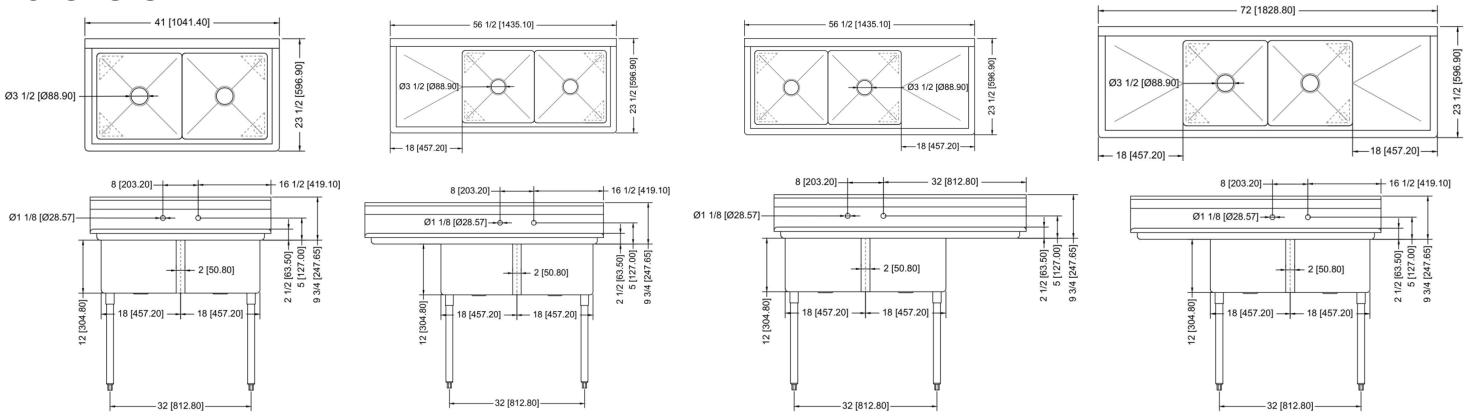

Galvanized leg and socket and plastic bullet feet

Backsplash top with dead end

Model	Overall Length	Overall Depth	Overall Height	Bowl Length	Bowl Width	Bowl Depth	Drainboard
XS1C-1818	23"	23.5"	43.75"	18"	18"	12"	None
XS1C-1818-L	38.5"	23.5"	43.75"	18"	18"	12"	18" Left Side
XS1C-1818-R	38.5"	23.5"	43.75"	18"	18"	12"	18" Right Side
XS1C-1818-LR	54"	23.5"	43.75"	18"	18"	12"	18" Right and Left Side
XS2C-1818	42"	23.5"	43.75"	18"	18"	12"	None
XS2C-1818-L	56.5"	23.5"	43.75"	18"	18"	12"	18" Left Side
XS2C-1818-R	56.5"	23.5"	43.75"	18"	18"	12"	18" Right Side
XS2C-1818-LR	72"	23.5"	43.75"	18"	18"	12"	18" Right and Left Side
XS3C-1818	59"	23.5"	43.75"	18"	18"	12"	None
XS3C-1818-L	74.5"	23.5"	43.75"	18"	18"	12"	18" Left Side
XS3C-1818-R	74.5"	23.5"	43.75"	18"	18"	12"	18" Right Side
XS3C-1818-LR	90"	23.5"	43.75"	18"	18"	12"	18" Right and Left Side

XSC-1818 Series 18-Gauge Stainless Steel Compartment Sink

XS1C-1818

**XSC-1818 Series
Side View**

NO DRAIN BOARD

DRAIN BOARD: LEFT

DRAIN BOARD: RIGHT

DRAIN BOARD: L&R

XS2C-1818

NO DRAIN BOARD

DRAIN BOARD: LEFT

DRAIN BOARD: RIGHT

DRAIN BOARD: L&R

XS3C-1818

NO DRAIN BOARD

DRAIN BOARD: LEFT

DRAIN BOARD: RIGHT