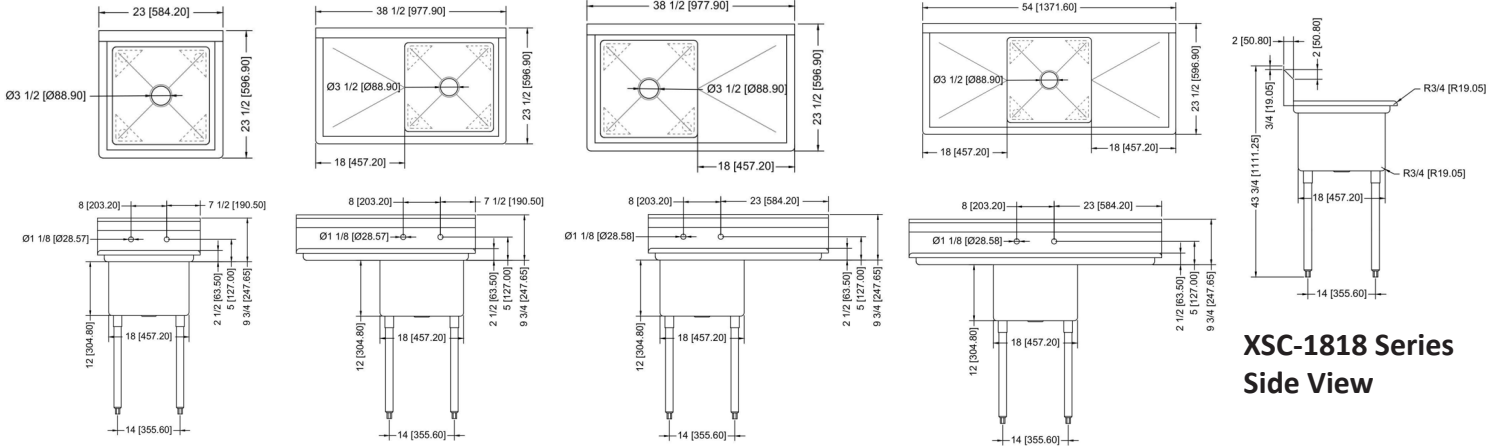

XSC-1818 Series 18-Gauge Stainless Steel Compartment Sink

Model : XS2C-1818-LR
Front View

Model : XS3C-1818-LR
Front View

STANDARD FEATURES

18 gauge 304 stainless steel sink

NSF Certified

Pre-punched faucet holes on 8" centers (faucet sold separately) 3.5" drain basket included

Galvanized leg and socket and plastic bullet feet

Backsplash top with dead end

Model	Overall Length	Overall Depth	Overall Height	Bowl Length	Bowl Width	Bowl Depth	Drainboard
XS1C-1818	23"	23.5"	43.75"	18"	18"	12"	None
XS1C-1818-L	38.5"	23.5"	43.75"	18"	18"	12"	18" Left Side
XS1C-1818-R	38.5"	23.5"	43.75"	18"	18"	12"	18" Right Side
XS1C-1818-LR	54"	23.5"	43.75"	18"	18"	12"	18" Right and Left Side
XS2C-1818	42"	23.5"	43.75"	18"	18"	12"	None
XS2C-1818-L	56.5"	23.5"	43.75"	18"	18"	12"	18" Left Side
XS2C-1818-R	56.5"	23.5"	43.75"	18"	18"	12"	18" Right Side
XS2C-1818-LR	72"	23.5"	43.75"	18"	18"	12"	18" Right and Left Side
XS3C-1818	59"	23.5"	43.75"	18"	18"	12"	None
XS3C-1818-L	74.5"	23.5"	43.75"	18"	18"	12"	18" Left Side
XS3C-1818-R	74.5"	23.5"	43.75"	18"	18"	12"	18" Right Side
XS3C-1818-LR	90"	23.5"	43.75"	18"	18"	12"	18" Right and Left Side

XSC-1818 Series 18-Gauge Stainless Steel Compartment Sink

XS1C-1818

**XSC-1818 Series
Side View**

NO DRAIN BOARD

DRAIN BOARD: LEFT

DRAIN BOARD: RIGHT

DRAIN BOARD: L&R

XS2C-1818

NO DRAIN BOARD

DRAIN BOARD: LEFT

DRAIN BOARD: RIGHT

DRAIN BOARD: L&R

XS3C-1818

NO DRAIN BOARD

DRAIN BOARD: LEFT

DRAIN BOARD: RIGHT