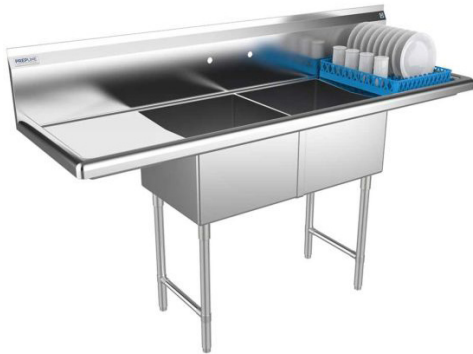

XSC-1818 Series 18-Gauge Stainless Steel Compartment Sink

Model : XS2C-1818-LR
Front View

Model : XS3C-1818-LR
Front View

STANDARD FEATURES

18 gauge 304 stainless steel sink

NSF Certified

Pre-punched faucet holes on 8" centers (faucet sold separately) 3.5" drain basket included

Galvanized leg and socket and plastic bullet feet

Backsplash top with dead end

Model	Overall Length	Overall Depth	Overall Height	Bowl Length	Bowl Width	Bowl Depth	Drainboard
XS1C-1818	23"	23.5"	43.75"	18"	18"	12"	None
XS1C-1818-L	38.5"	23.5"	43.75"	18"	18"	12"	18" Left Side
XS1C-1818-R	38.5"	23.5"	43.75"	18"	18"	12"	18" Right Side
XS1C-1818-LR	54"	23.5"	43.75"	18"	18"	12"	18" Right and Left Side
XS2C-1818	42"	23.5"	43.75"	18"	18"	12"	None
XS2C-1818-L	56.5"	23.5"	43.75"	18"	18"	12"	18" Left Side
XS2C-1818-R	56.5"	23.5"	43.75"	18"	18"	12"	18" Right Side
XS2C-1818-LR	72"	23.5"	43.75"	18"	18"	12"	18" Right and Left Side
XS3C-1818	59"	23.5"	43.75"	18"	18"	12"	None
XS3C-1818-L	74.5"	23.5"	43.75"	18"	18"	12"	18" Left Side
XS3C-1818-R	74.5"	23.5"	43.75"	18"	18"	12"	18" Right Side
XS3C-1818-LR	90"	23.5"	43.75"	18"	18"	12"	18" Right and Left Side

XSC-1818 Series 18-Gauge Stainless Steel Compartment Sink

XS1C-1818

**XSC-1818 Series
Side View**

NO DRAIN BOARD

DRAIN BOARD: LEFT

DRAIN BOARD: RIGHT

DRAIN BOARD: L&R

XS2C-1818