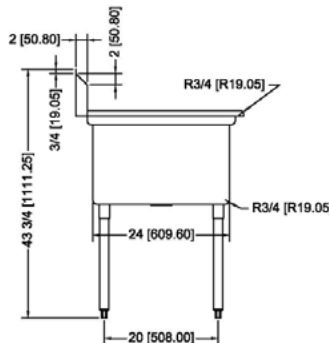

77" Three Compartment Commercial Sink with Right Drainboard - 24" x 24" Bowls

STANDARD FEATURES

- Commercial 3 Compartment Sink
- Heavy Duty 304 Stainless Steel
- 24" X 24" X 14" Bowl Size
- Rolled Edges and Backsplash
- Includes Basket and Drain
- Adjustable Bullet Feet
- Optional Cross Bracing
- Pre-punched Faucet Holes, 8" Centers

Wash pots and pans or prep food with this Prepline XS3C-2424 77" commercial stainless steel three compartment sink with right drainboard.

TECHNICAL DATA

Model	Length	Width	Height	Working Height	Bowl L to R	Bowl F to B	Bowl Depth	Drainboard
XS3C-2424	77"	29.5"	43.75"	36.5"	24"	24"	14"	None

SKU: XS3C-2424
MFR ITEM #: S3C242414-318

SIDE

TOP