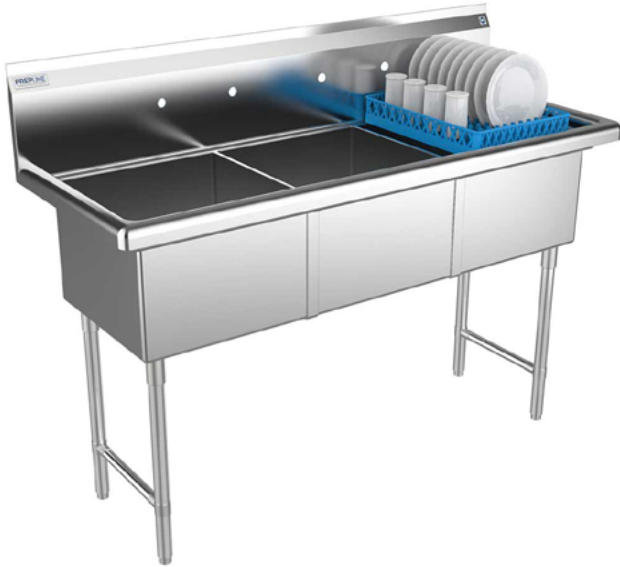

**77" Three Compartment Commercial Sink with Right Drainboard - 24" x 24" Bowls**

**STANDARD FEATURES**

- Commercial 3 Compartment Sink
- Heavy Duty 304 Stainless Steel
- 24" X 24" X 14" Bowl Size
- Rolled Edges and Backsplash
- Includes Basket and Drain
- Adjustable Bullet Feet
- Optional Cross Bracing
- Pre-punched Faucet Holes, 8" Centers

Wash pots and pans or prep food with this Prepline XS3C-2424 77" commercial stainless steel three compartment sink with right drainboard.

**TECHNICAL DATA**

Model	Length	Width	Height	Working Height	Bowl L to R	Bowl F to B	Bowl Depth	Drainboard
XS3C-2424	77"	29.5"	43.75"	36.5"	24"	24"	14"	None

### STANDARD FEATURES

- Commercial 3 Compartment Sink
- Heavy Duty 304 Stainless Steel
- 24" X 24" X 14" Bowl Size
- Rolled Edges and Backsplash
- Includes Basket and Drain
- Adjustable Bullet Feet
- Optional Cross Bracing
- Pre-punched faucet holes, 8" centers

Wash pots and pans or prep food with this Prepline XS3C-2424 77" commercial stainless steel three compartment sink.