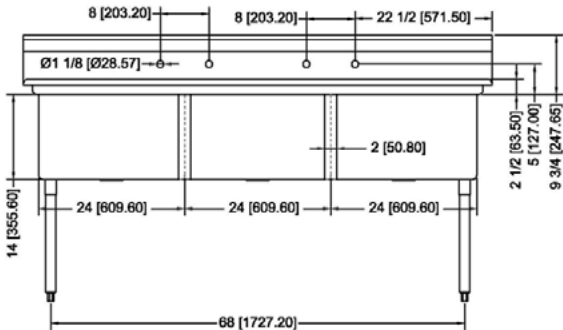

### STANDARD FEATURES

- Commercial 3 Compartment Sink
- Heavy Duty 304 Stainless Steel
- 24" X 24" X 14" Bowl Size
- Rolled Edges and Backsplash
- Includes Basket and Drain
- Adjustable Bullet Feet
- Optional Cross Bracing
- Pre-punched faucet holes, 8" centers

### TECHNICAL DATA

Model	Length	Width	Height	Working Height	Bowl L to R	Bowl F to B	Bowl Depth	Drainboard
XS3C-2424	77"	29.5"	43.75"	36.5"	24"	24"	14"	None

SKU: XS3C-2424  
MFR ITEM #: S3C242414-318

FRONT

SIDE

TOP