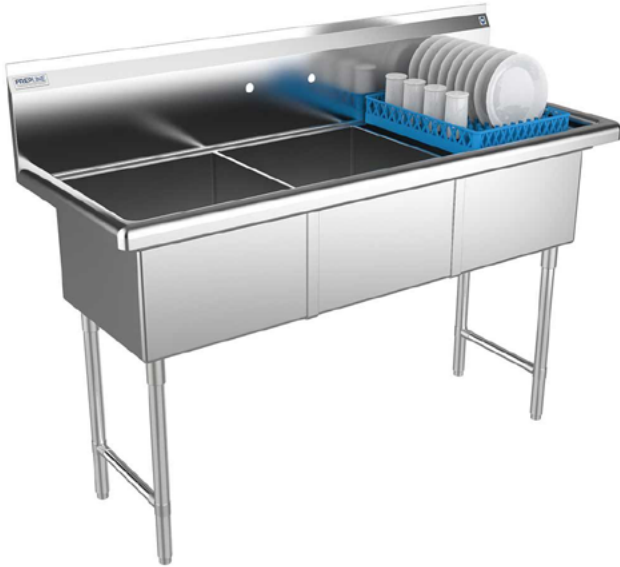

**77" Three Compartment Commercial Sink with Right Drainboard - 24" x 24" Bowls**

**STANDARD FEATURES**

- Commercial 3 Compartment Sink
- Heavy Duty 304 Stainless Steel
- 24" X 24" X 14" Bowl Size
- Rolled Edges and Backsplash
- Includes Basket and Drain
- Adjustable Bullet Feet
- Optional Cross Bracing
- Pre-punched Faucet Holes, 8" Centers

Wash pots and pans or prep food with this Prepline XS3C-2424 77" commercial stainless steel three compartment sink with right drainboard.

**TECHNICAL DATA**

Model	Length	Width	Height	Working Height	Bowl L to R	Bowl F to B	Bowl Depth	Drainboard
XS3C-2424	77"	29.5"	43.75"	36.5"	24"	24"	14"	None

## Prepline 77" Stainless Steel Three Compartment Commercial Sink - 24" x 24" Bowls

### STANDARD FEATURES

- Commercial 3 Compartment Sink
- Heavy Duty 304 Stainless Steel
- 24" X 24" X 14" Bowl Size
- Rolled Edges and Backsplash
- Includes Basket and Drain
- Adjustable Bullet Feet
- Optional Cross Bracing
- Pre-punched faucet holes, 8" centers