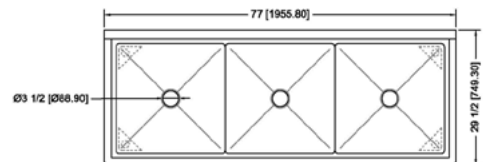

77" Three Compartment Commercial Sink with Right Drainboard - 24" x 24" Bowls

STANDARD FEATURES

- Commercial 3 Compartment Sink
- Heavy Duty 304 Stainless Steel
- 24" X 24" X 14" Bowl Size
- Rolled Edges and Backsplash
- Includes Basket and Drain
- Adjustable Bullet Feet
- Optional Cross Bracing
- Pre-punched Faucet Holes, 8" Centers

Wash pots and pans or prep food with this Prepline XS3C-2424 77" commercial stainless steel three compartment sink with right drainboard.

TECHNICAL DATA

Model	Length	Width	Height	Working Height	Bowl L to R	Bowl F to B	Bowl Depth	Drainboard
XS3C-2424	77"	29.5"	43.75"	36.5"	24"	24"	14"	None

SKU: XS3C-2424
MFR ITEM #: S3C242414-318

TOP