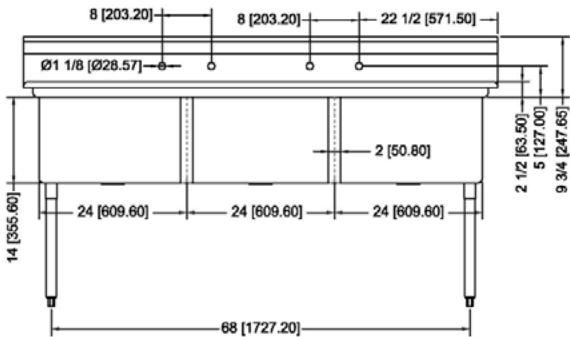

TECHNICAL DATA

Model	Length	Width	Height	Working Height	Bowl L to R	Bowl F to B	Bowl Depth	Drainboard
XS3C-2424	77"	29.5"	43.75"	36.5"	24"	24"	14"	None

SKU: XS3C-2424
MFR ITEM #: S3C242414-318

FRONT