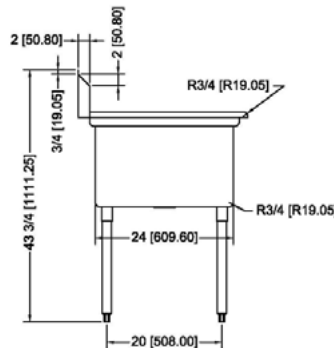

### STANDARD FEATURES

- Commercial 3 Compartment Sink
- Heavy Duty 304 Stainless Steel
- 24" X 24" X 14" Bowl Size
- Rolled Edges and Backsplash
- Includes Basket and Drain
- Adjustable Bullet Feet
- Optional Cross Bracing
- Pre-punched faucet holes, 8" centers

### TECHNICAL DATA

Model	Length	Width	Height	Working Height	Bowl L to R	Bowl F to B	Bowl Depth	Drainboard
XS3C-2424	77"	29.5"	43.75"	36.5"	24"	24"	14"	None

SKU: XS3C-2424  
MFR ITEM #: S3C242414-318

FRONT

SIDE

TOP